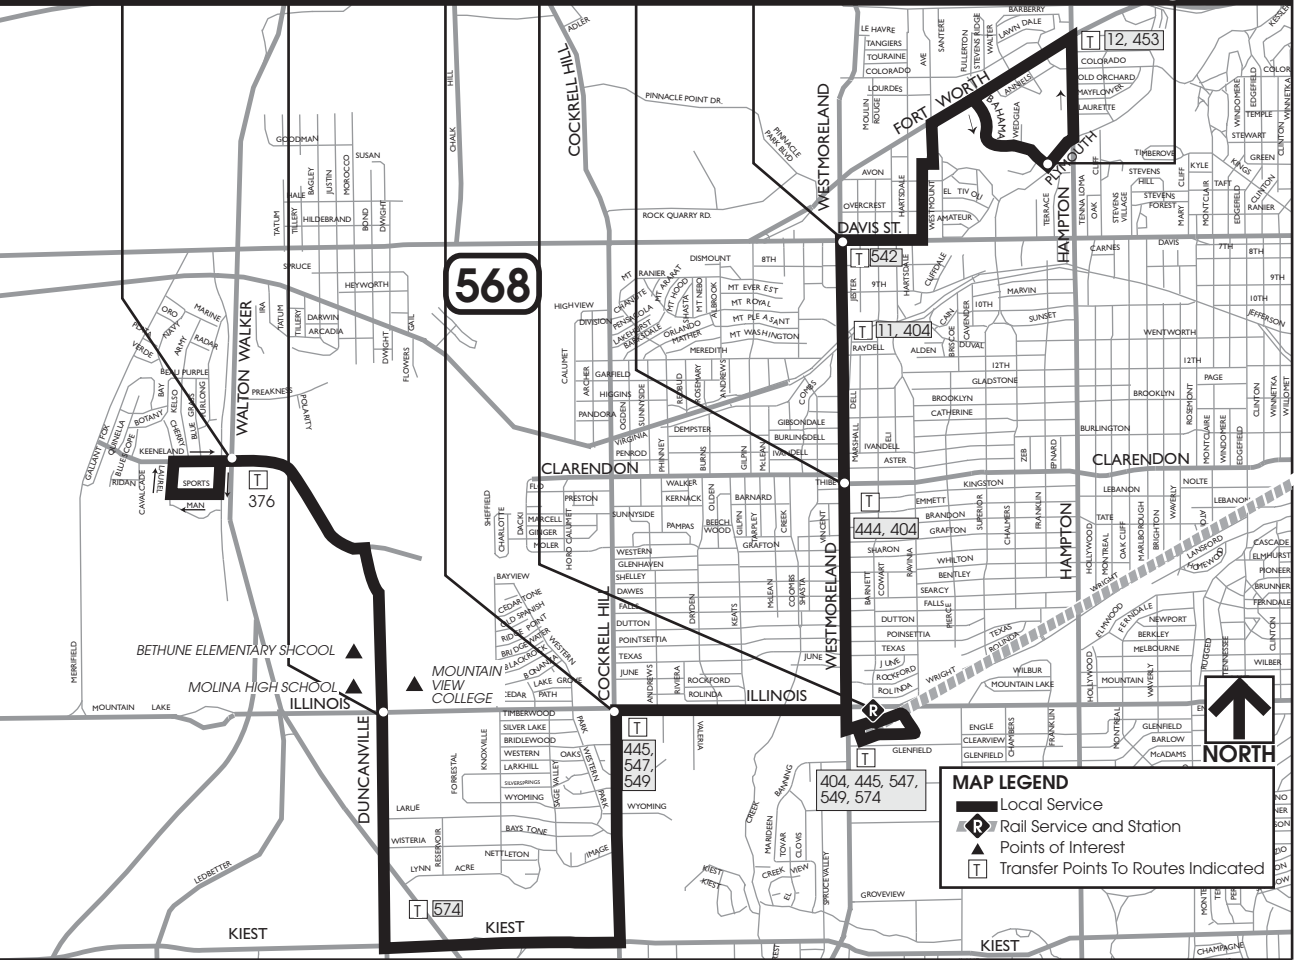

KEENELAND & WALTON WALKER

DUNCANVILLE & ILLINOIS

ILLINOIS & COCKRELL HILL

WESTMORELAND STATION

CLARENDON & WESTMORELAND

WESTMORELAND & DAVIS

BAHAMA & PLYMOUTH

A B C D E F G

568

445, 547, 549

404, 445, 547, 549, 574

MAP LEGEND

- Local Service
- Rail Service and Station
- Points of Interest
- Transfer Points To Routes Indicated

574

FORT WORTH

12, 453