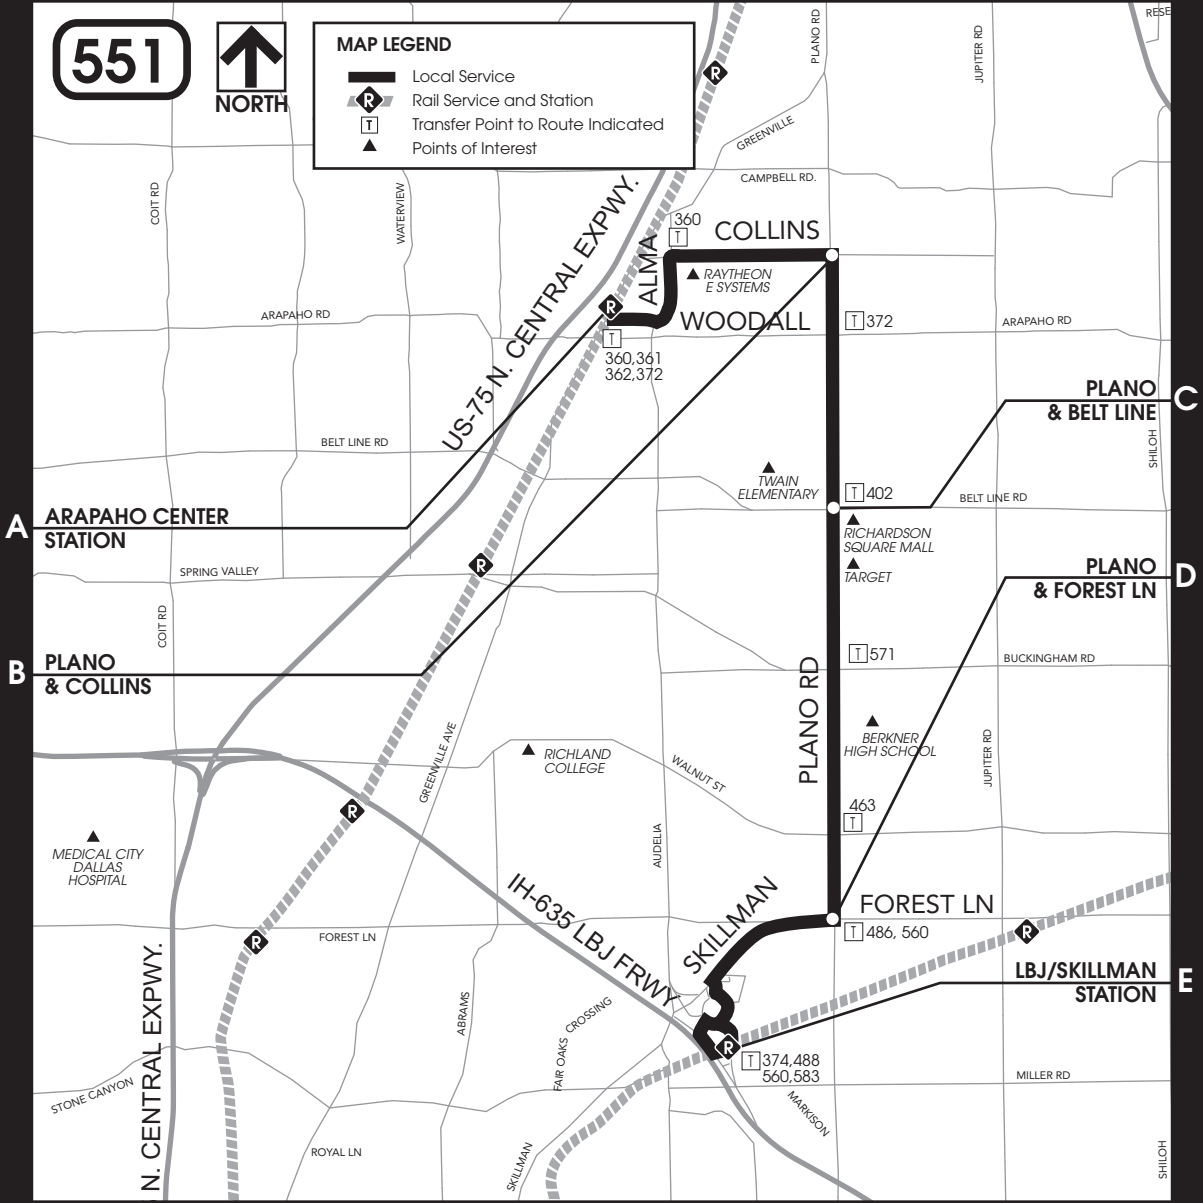

551

MAP LEGEND

-  Local Service
-  Rail Service and Station
-  Transfer Point to Route Indicated
-  Points of Interest

A

ARAPAHO CENTER STATION

B

PLANO & COLLINS

C

PLANO & BELT LINE

D

PLANO & FOREST LN

E

LBJ/SKILLMAN STATION

MEDICAL CITY DALLAS HOSPITAL

RAYTHEON E SYSTEMS

TWAIN ELEMENTARY

RICHARDSON SQUARE MALL  
TARGET

BERKNER HIGH SCHOOL

RICHLAND COLLEGE

374, 488  
560, 583

360  
COLLINS

360, 361  
362, 372  
WOODALL

T 372

T 402

COIT RD

STONE CANYON

FOREST LN

ROYAL LN

WATERVIEW

US-75 N. CENTRAL EXPWY.

GREENVILLE AVE

ABRAMS