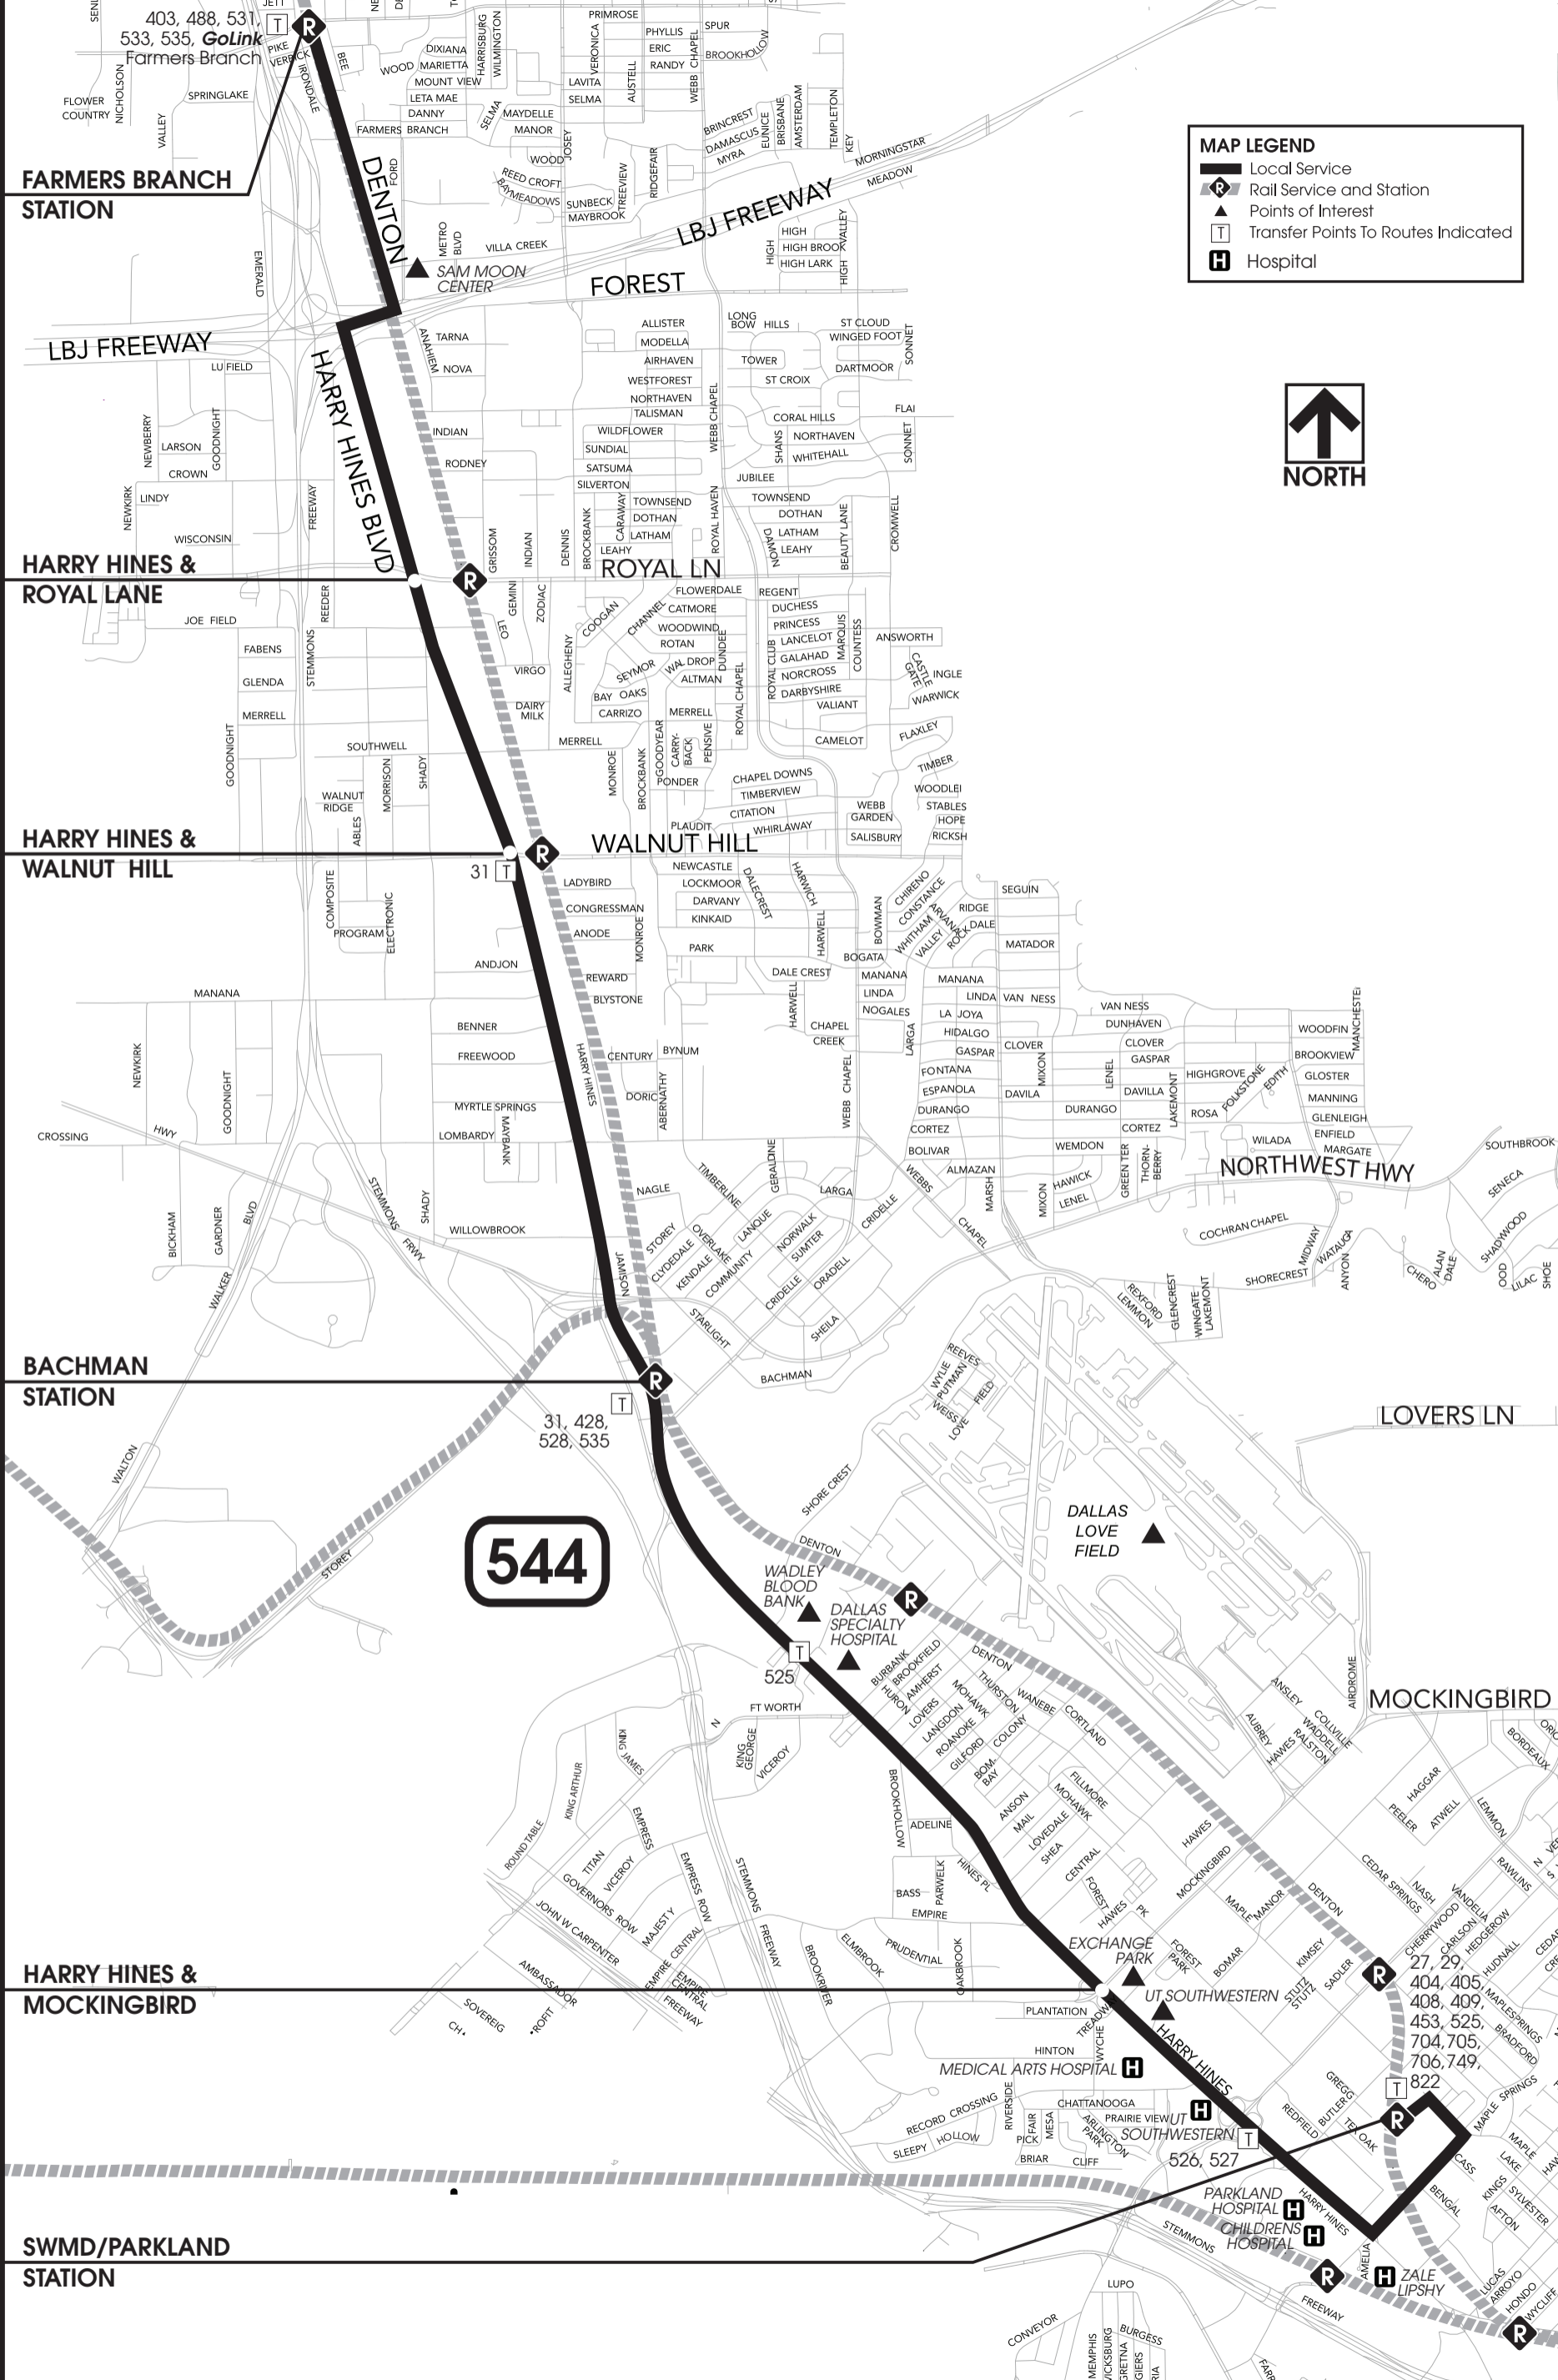

MAP LEGEND

-  Local Service
-  Rail Service and Station
-  Points of Interest
-  Transfer Points To Routes Indicated
-  Hospital

A
B
C
D
E
F

544

403, 488, 531
533, 535, **GoLink**
Farmers Branch

FARMERS BRANCH STATION

HARRY HINES & ROYAL LANE

HARRY HINES & WALNUT HILL

BACHMAN STATION

HARRY HINES & MOCKINGBIRD

SWMD/PARKLAND STATION

31, 428, 528, 535

525

27, 29
404, 405
408, 409
453, 525
704, 705
706, 749
822