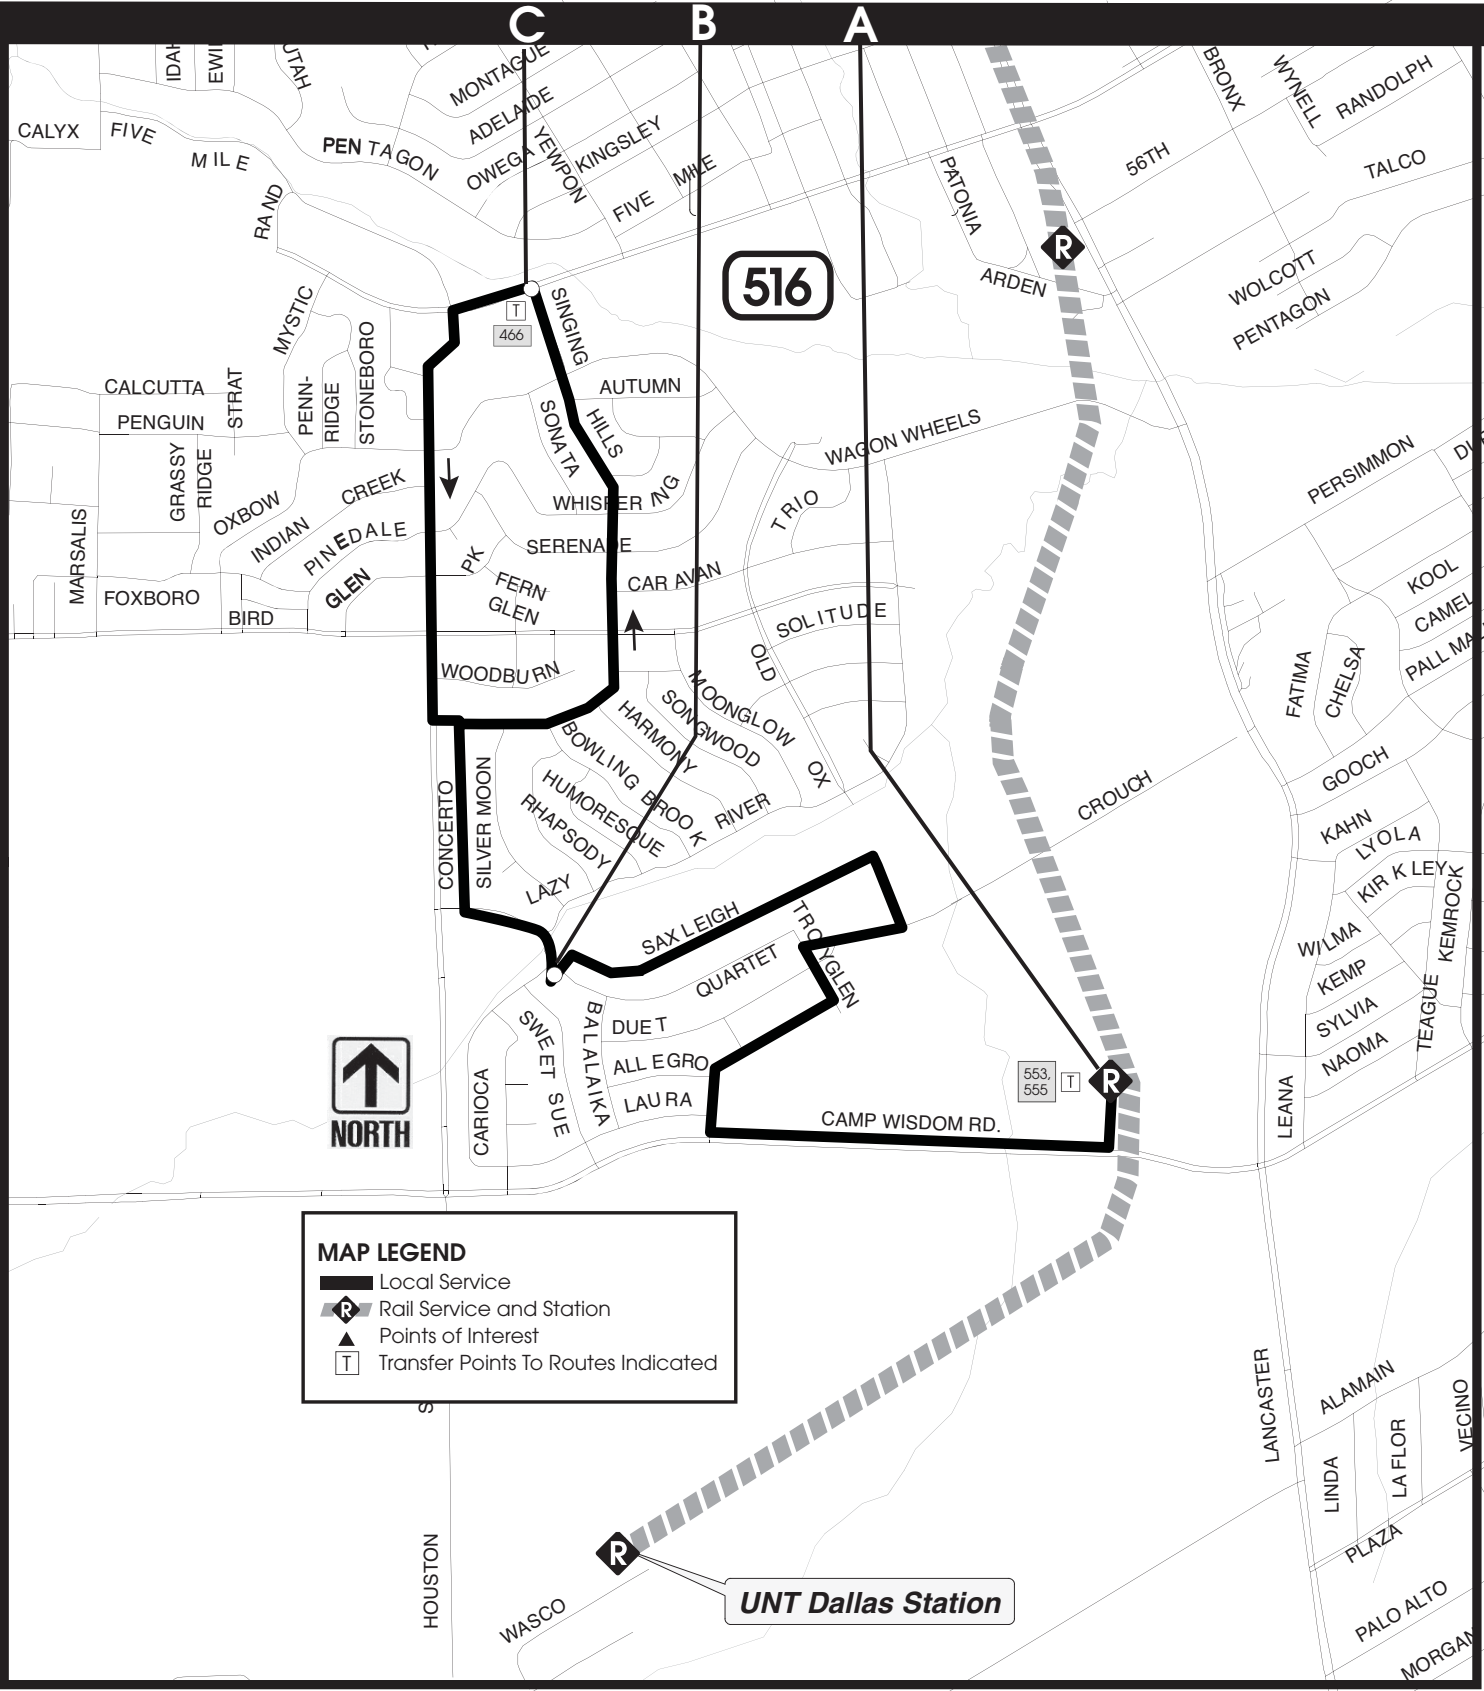

# LEDBETTER & SINGING HILLS HIDDEN VALLEY & QUARTET CAMP WISDOM STATION

**MAP LEGEND**

-  Local Service
-  Rail Service and Station
-  Points of Interest
-  Transfer Points To Routes Indicated

**UNT Dallas Station**