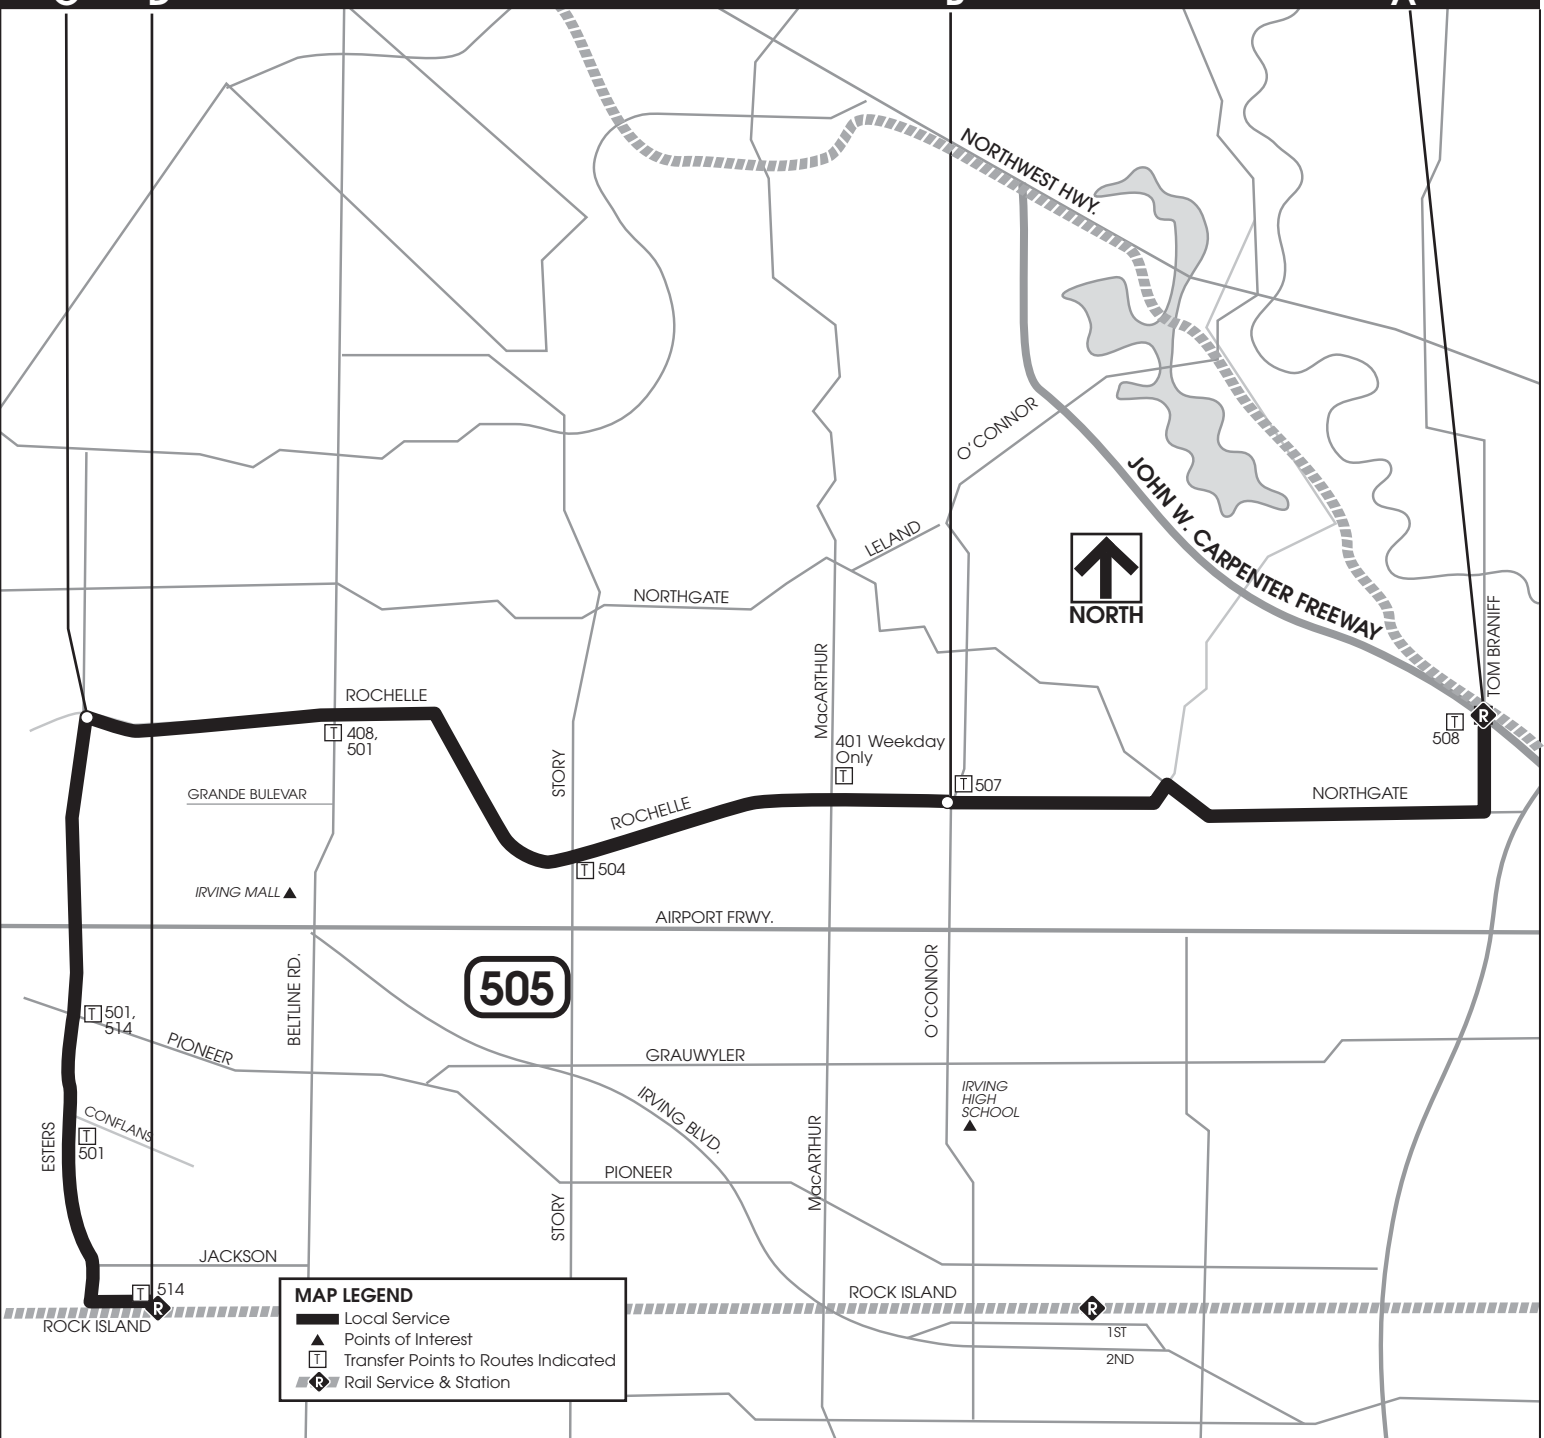

ROCHELLE & ESTERS

WEST IRVING STATION

O'CONNOR & ROCHELLE

UNIVERSITY OF DALLAS STATION

C D

B

A

MAP LEGEND

-  Local Service
-  Points of Interest
-  Transfer Points to Routes Indicated
-  Rail Service & Station