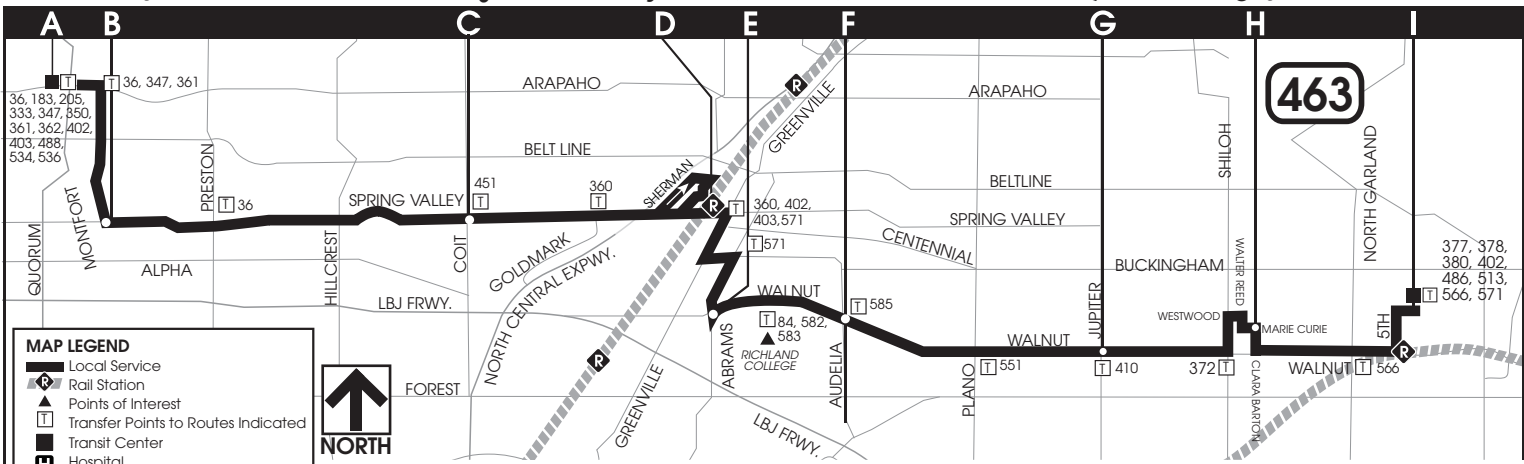

ADDISON TRANSIT CENTER
 MONTFORT & SPRING VALLEY
 SPRING VALLEY & COIT
 SPRING VALLEY STATION
 WALNUT & ABRAMS
 WALNUT & AUDELIA
 WALNUT & JUPITER
 CLARA BARTON & MARIE CURIE
 DOWNTOWN GARLAND STATION

377, 378,
 380, 402,
 486, 513,
 566, 571

36, 183, 205,
 333, 347, 350,
 361, 362, 402,
 403, 488,
 534, 536

T 36

SPRING VALLEY T 451

T 360

T 571

T 84, 582,
 583

T 585