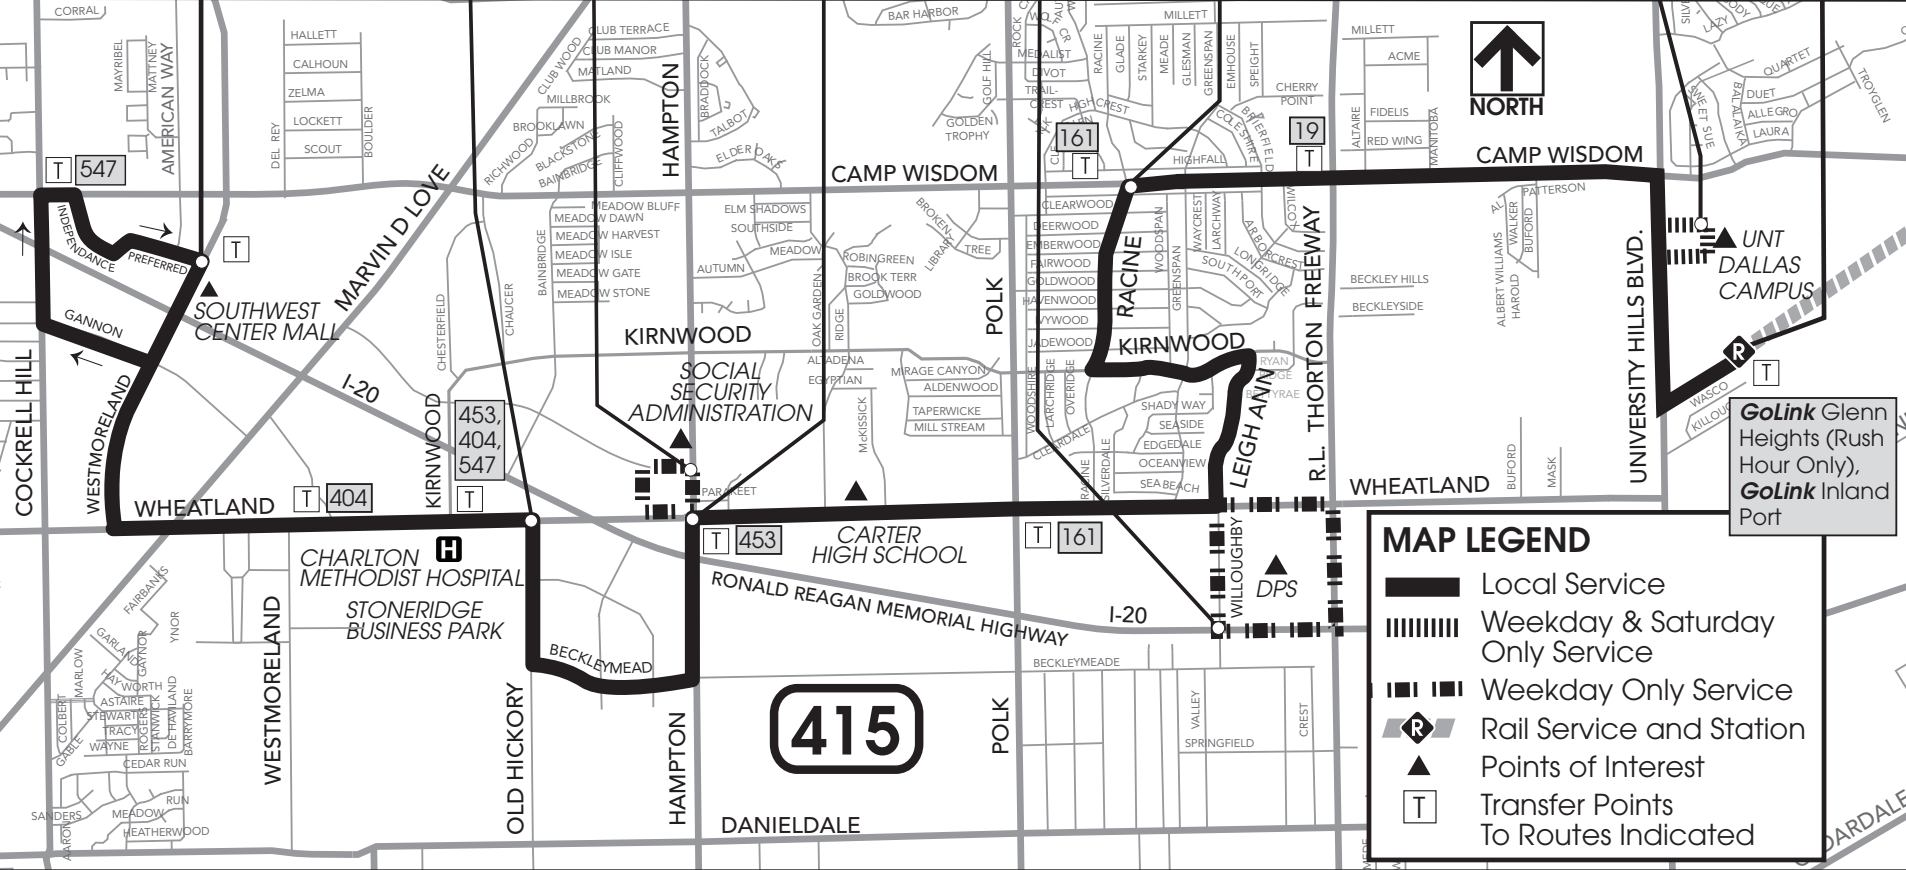

WESTMORELAND & PREFERRED

WHEATLAND & OLD HICKORY

CLIFF CREEK CROSSING & HAMPTON

WHEATLAND & HAMPTON

LBJ. FREEWAY & WILLOUGHBY

CAMP WISDOM & RACINE

UNT DALLAS CAMPUS

UNT DALLAS STATION

A B C D E F G H

CAMP WISDOM

UNT DALLAS CAMPUS

GoLink Glenn Heights (Rush Hour Only), GoLink Inland Port

MAP LEGEND

-  Local Service
-  Weekday & Saturday Only Service
-  Weekday Only Service
-  Rail Service and Station
-  Points of Interest
-  Transfer Points To Routes Indicated