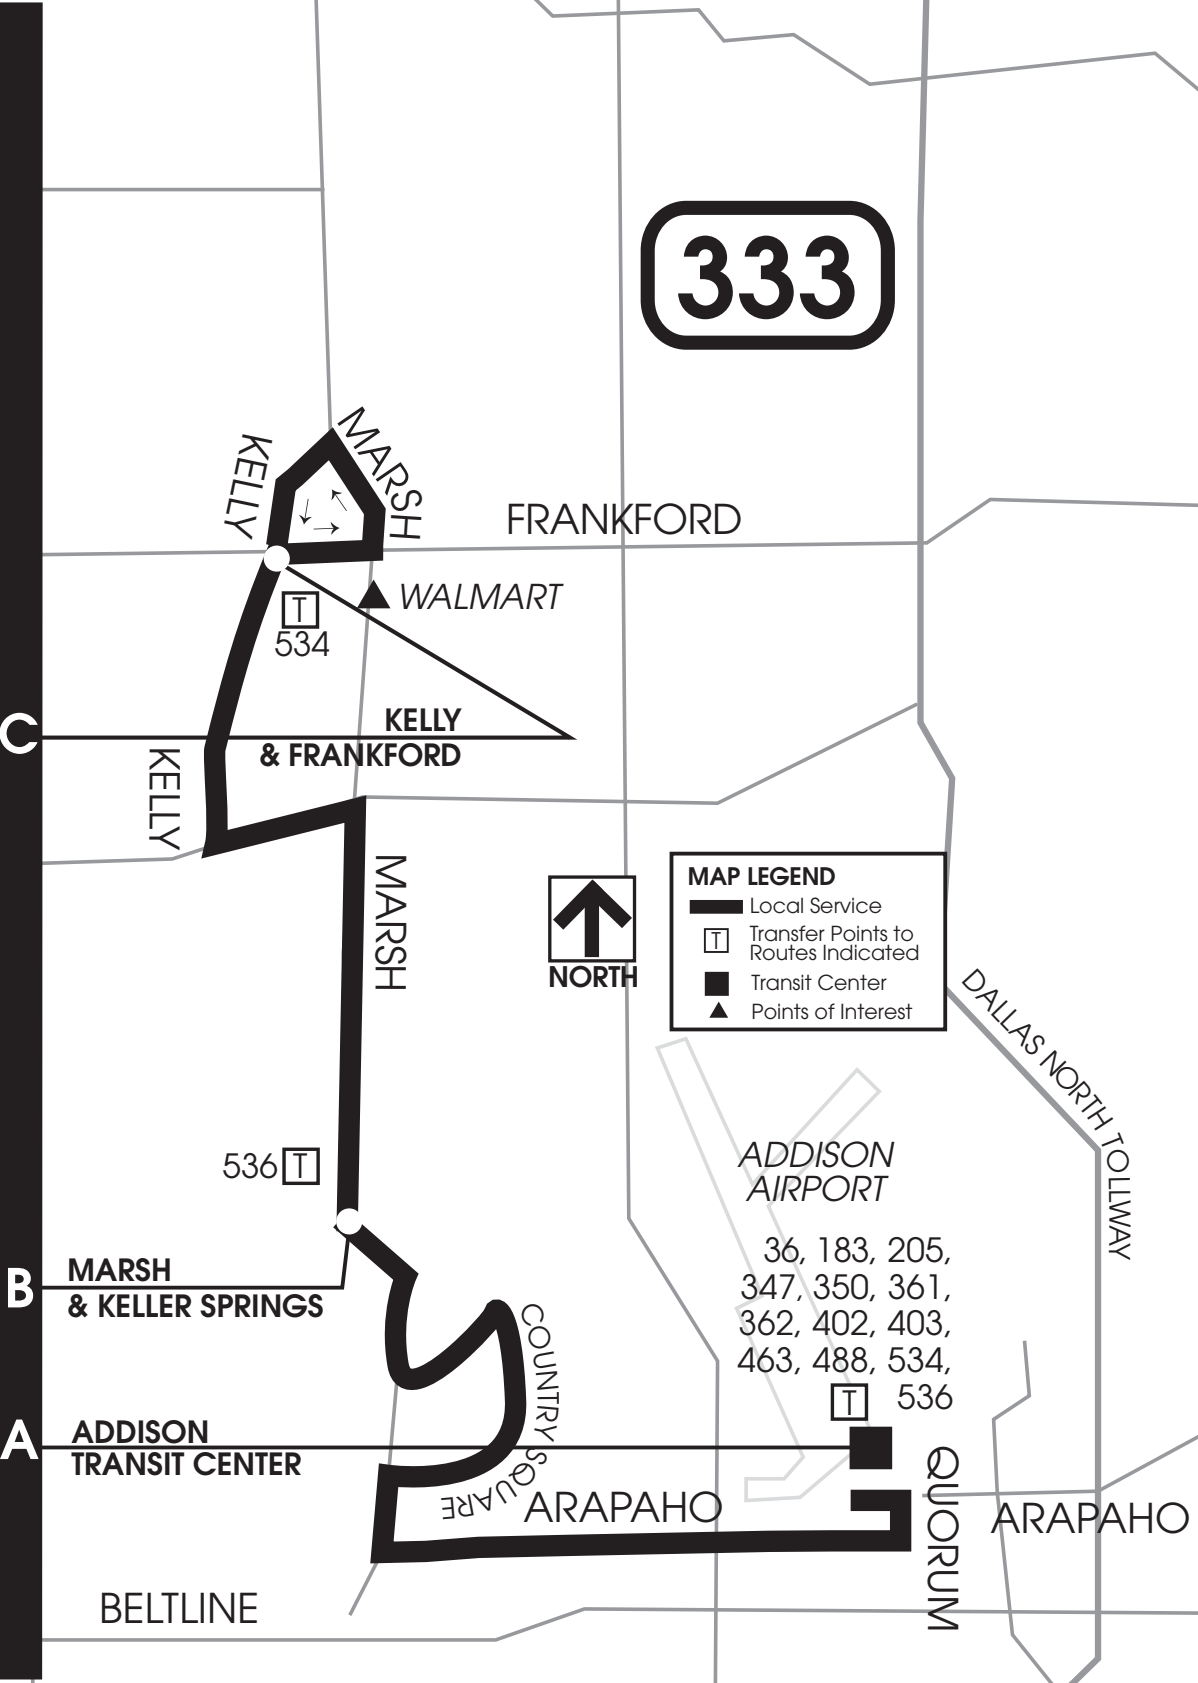

333

FRANKFORD

KELLY
MARSH

WALMART

T
534

KELLY
& FRANKFORD

KELLY

MARSH

MAP LEGEND

- Local Service
- Transfer Points to Routes Indicated
- Transit Center
- Points of Interest

DALLAS NORTH TOLLWAY

536 T

MARSH
& KELLER SPRINGS

ADDISON
AIRPORT

36, 183, 205,
347, 350, 361,
362, 402, 403,
463, 488, 534,
T 536

ADDISON
TRANSIT CENTER

COUNTRY SQUARE

ARAPAHO

QUORUM

ARAPAHO

BELTLINE

C

B