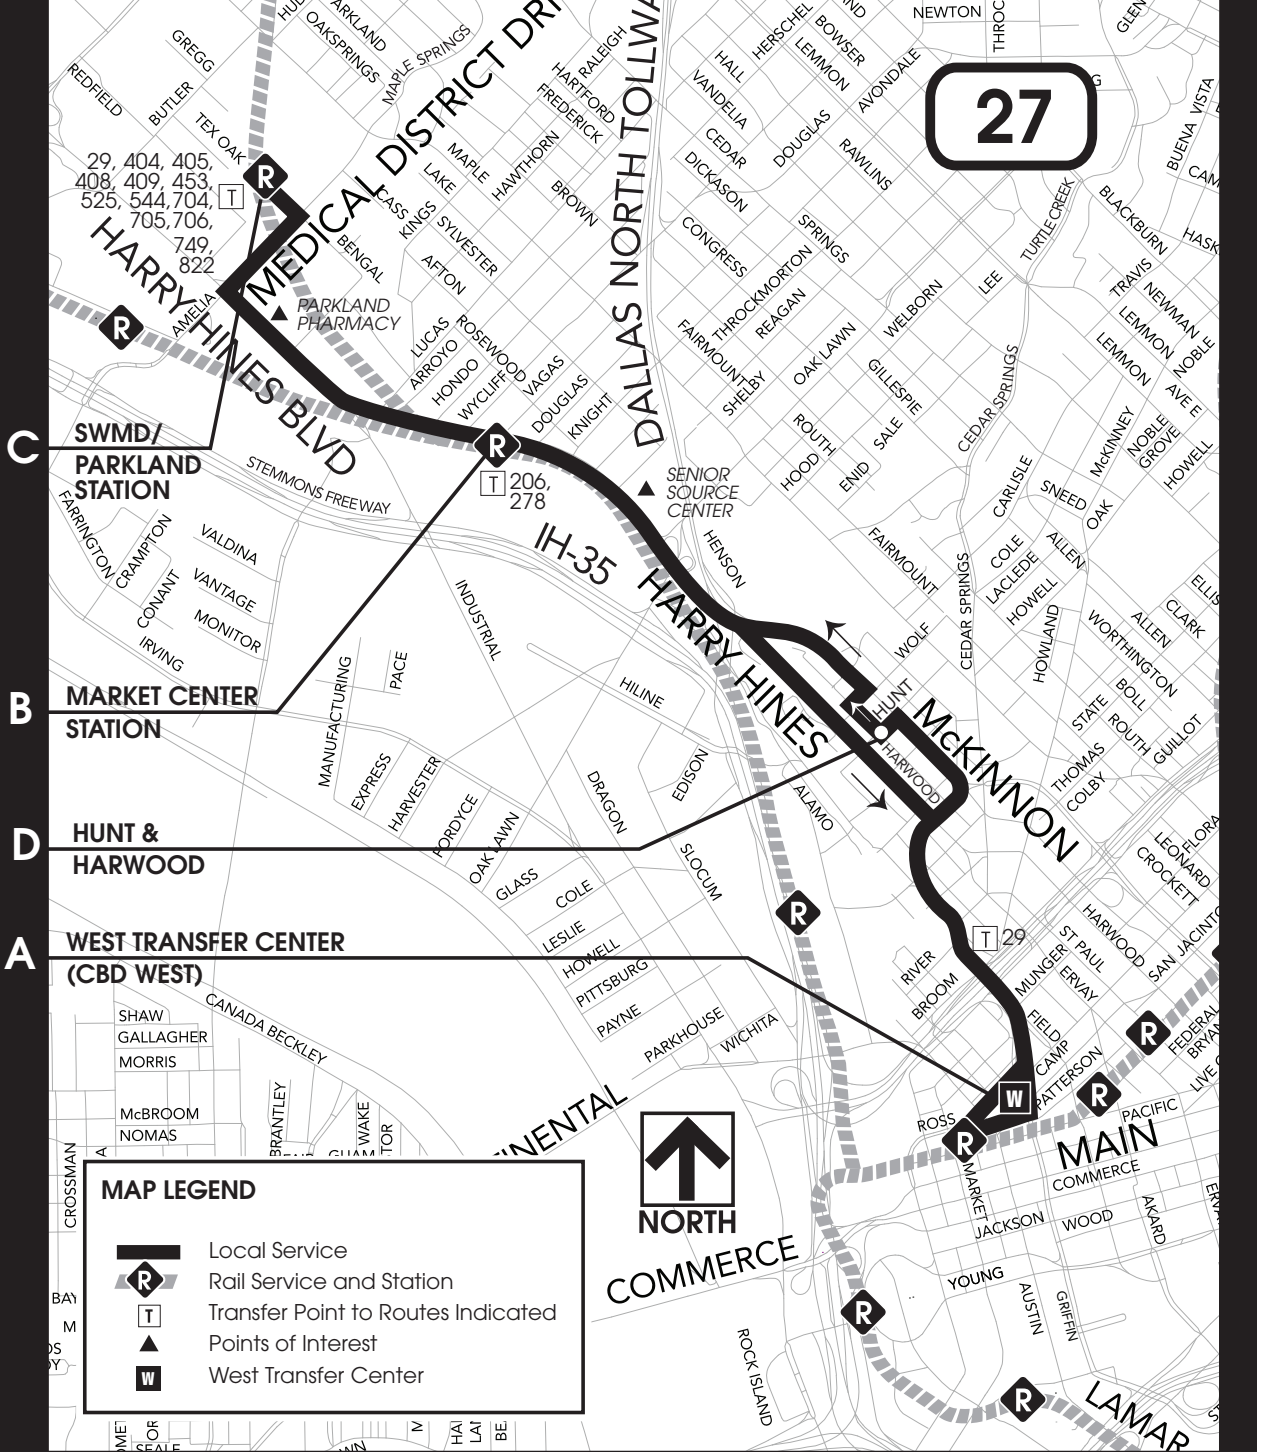

27

C
B
D
A

MAP LEGEND

-  Local Service
-  Rail Service and Station
-  Transfer Point to Routes Indicated
-  Points of Interest
-  West Transfer Center