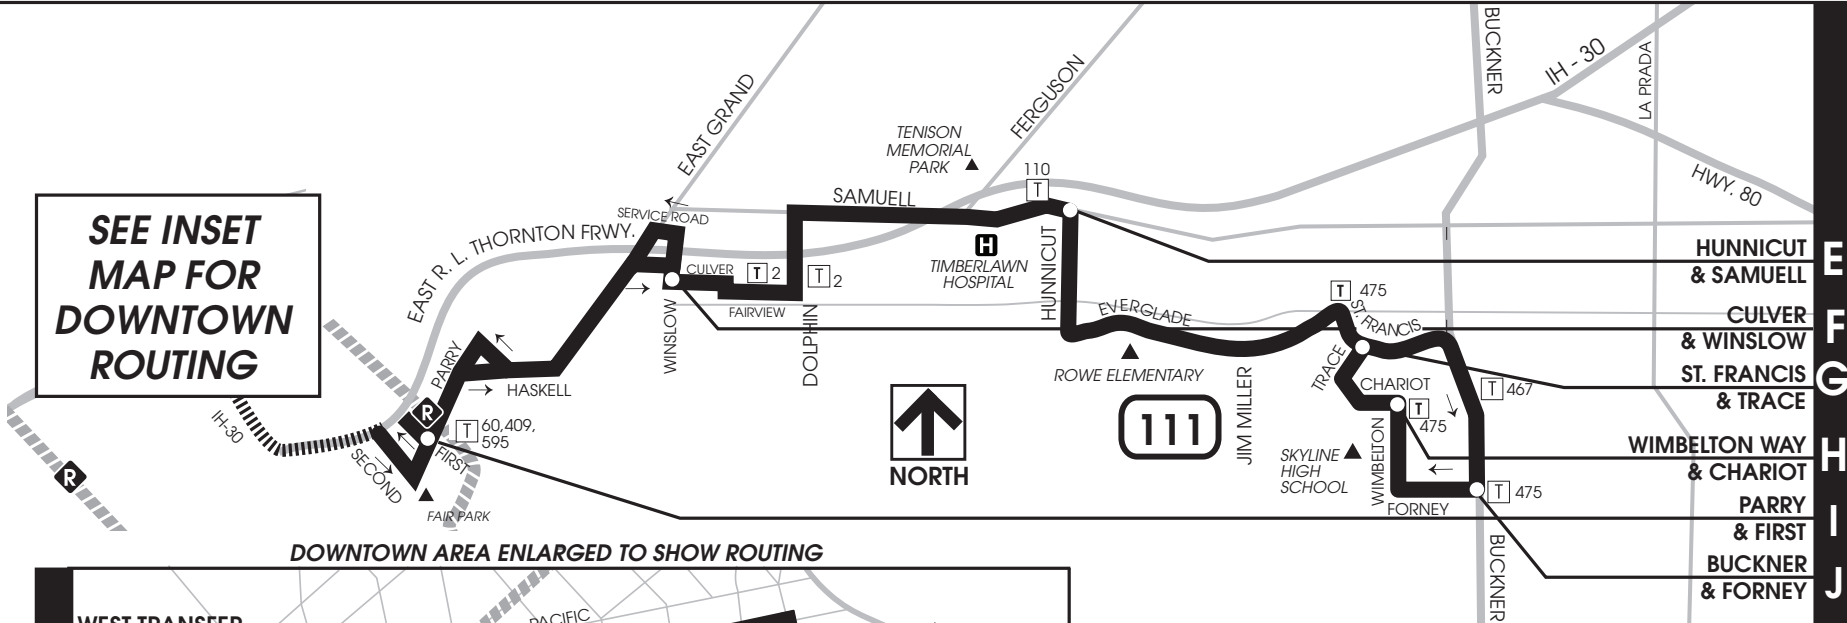

**SEE INSET
MAP FOR
DOWNTOWN
ROUTING**

DOWNTOWN AREA ENLARGED TO SHOW ROUTING

MAP LEGEND

	Local Service
	Rail Service and Station
	Non Stop
	Transfer Point to Route Indicated
	Points of Interest
	West Transfer Center
	Line Up
	Hospital