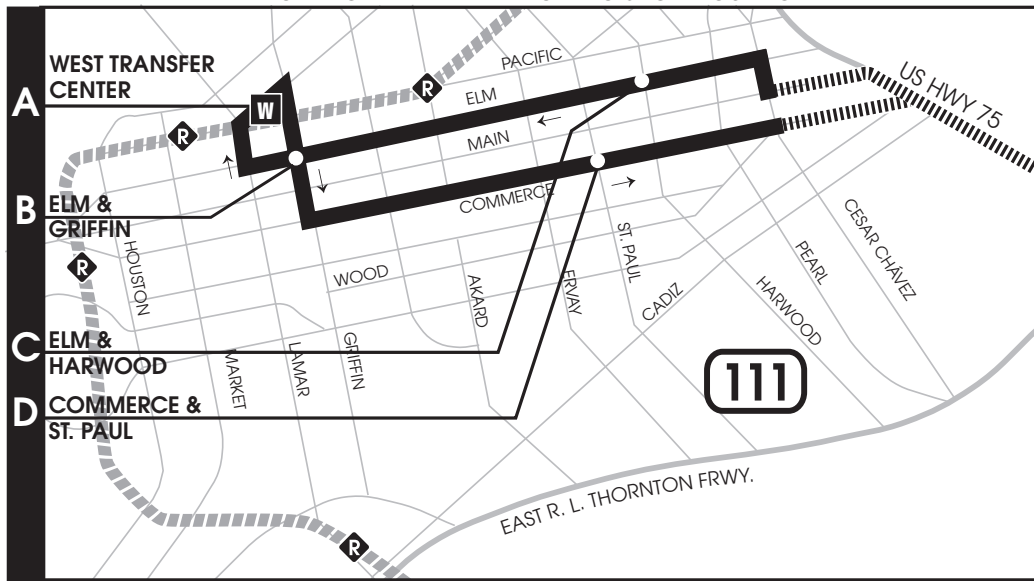

**SEE INSET
MAP FOR
DOWNTOWN
ROUTING**

DOWNTOWN AREA ENLARGED TO SHOW ROUTING

MAP LEGEND

	Local Service
	Rail Service and Station
	Non Stop
	Transfer Point to Route Indicated
	Points of Interest
	West Transfer Center
	Line Up
	Hospital