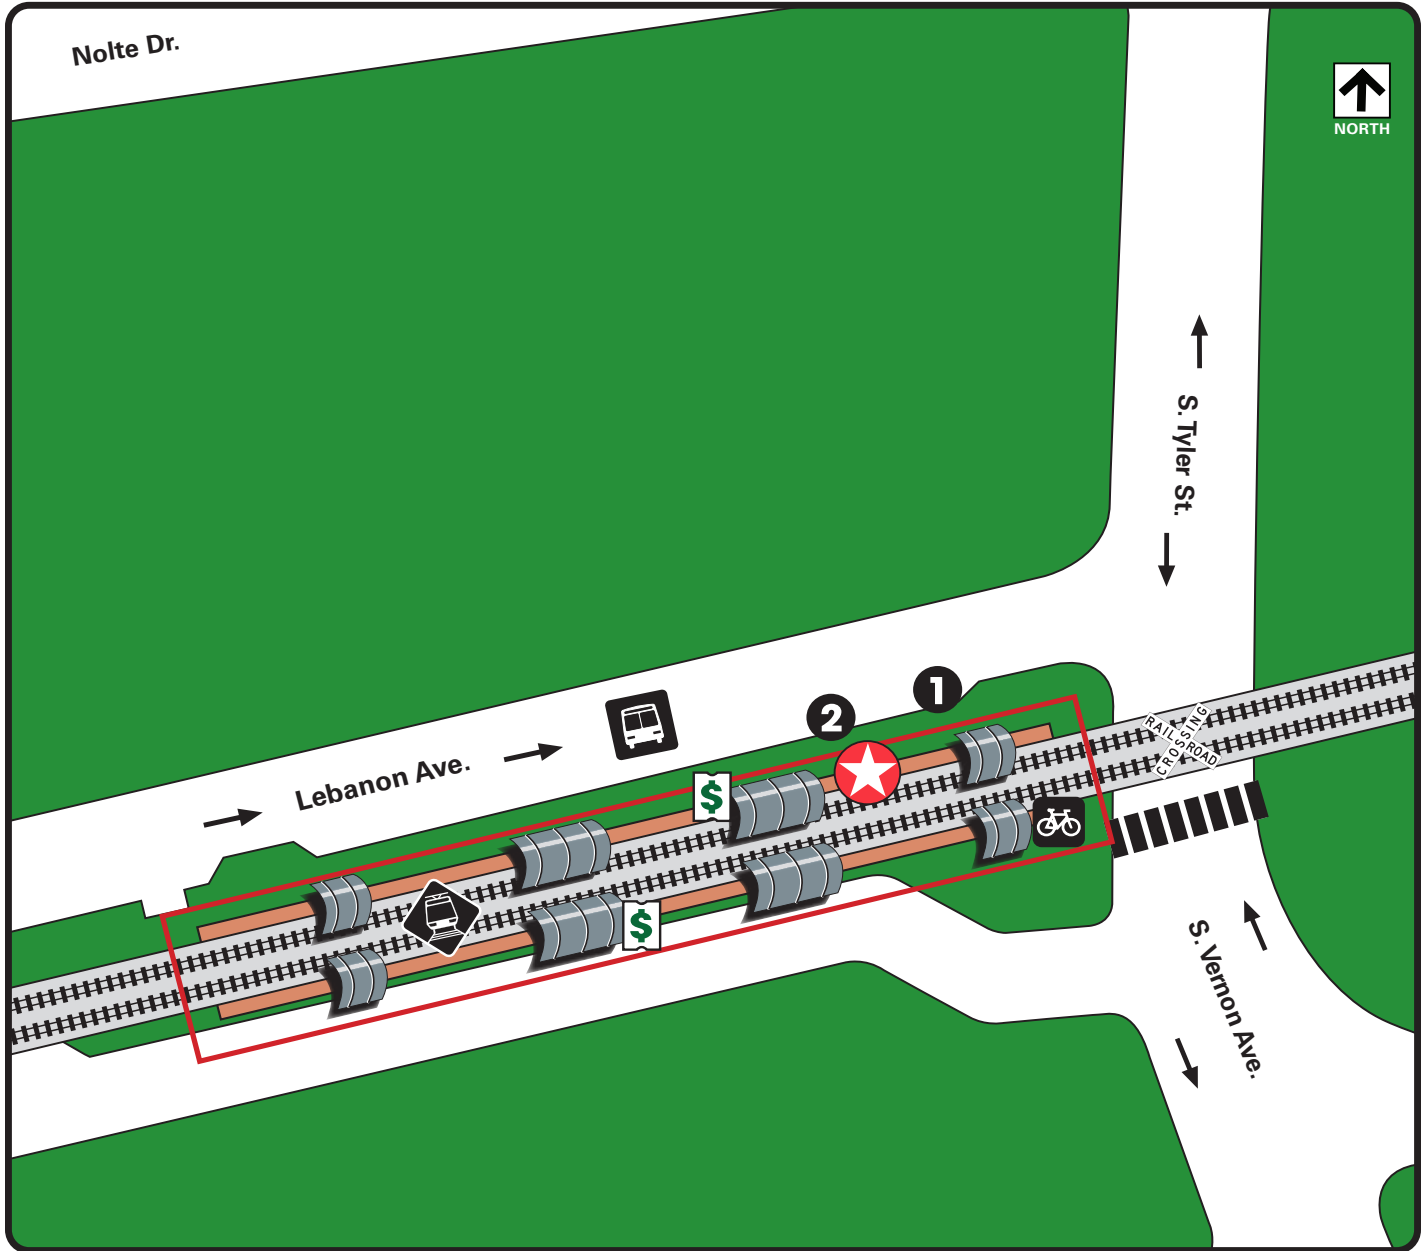

TYLER/VERNON STATION

Legend

- You are here
- Rail Station Platform
- Bus Departures
- Ticket Vending Machine
- Bicycle Parking
- Pedestrian Crosswalk
- Railroad Crossing
- No Smoking Areas (Outlined in RED)

Where to Board Bus

- 1** 226 Cockrell Hill, Paratransit, Rail Disruption Shuttle
- 2** 219, 226 8th & Corinth Station