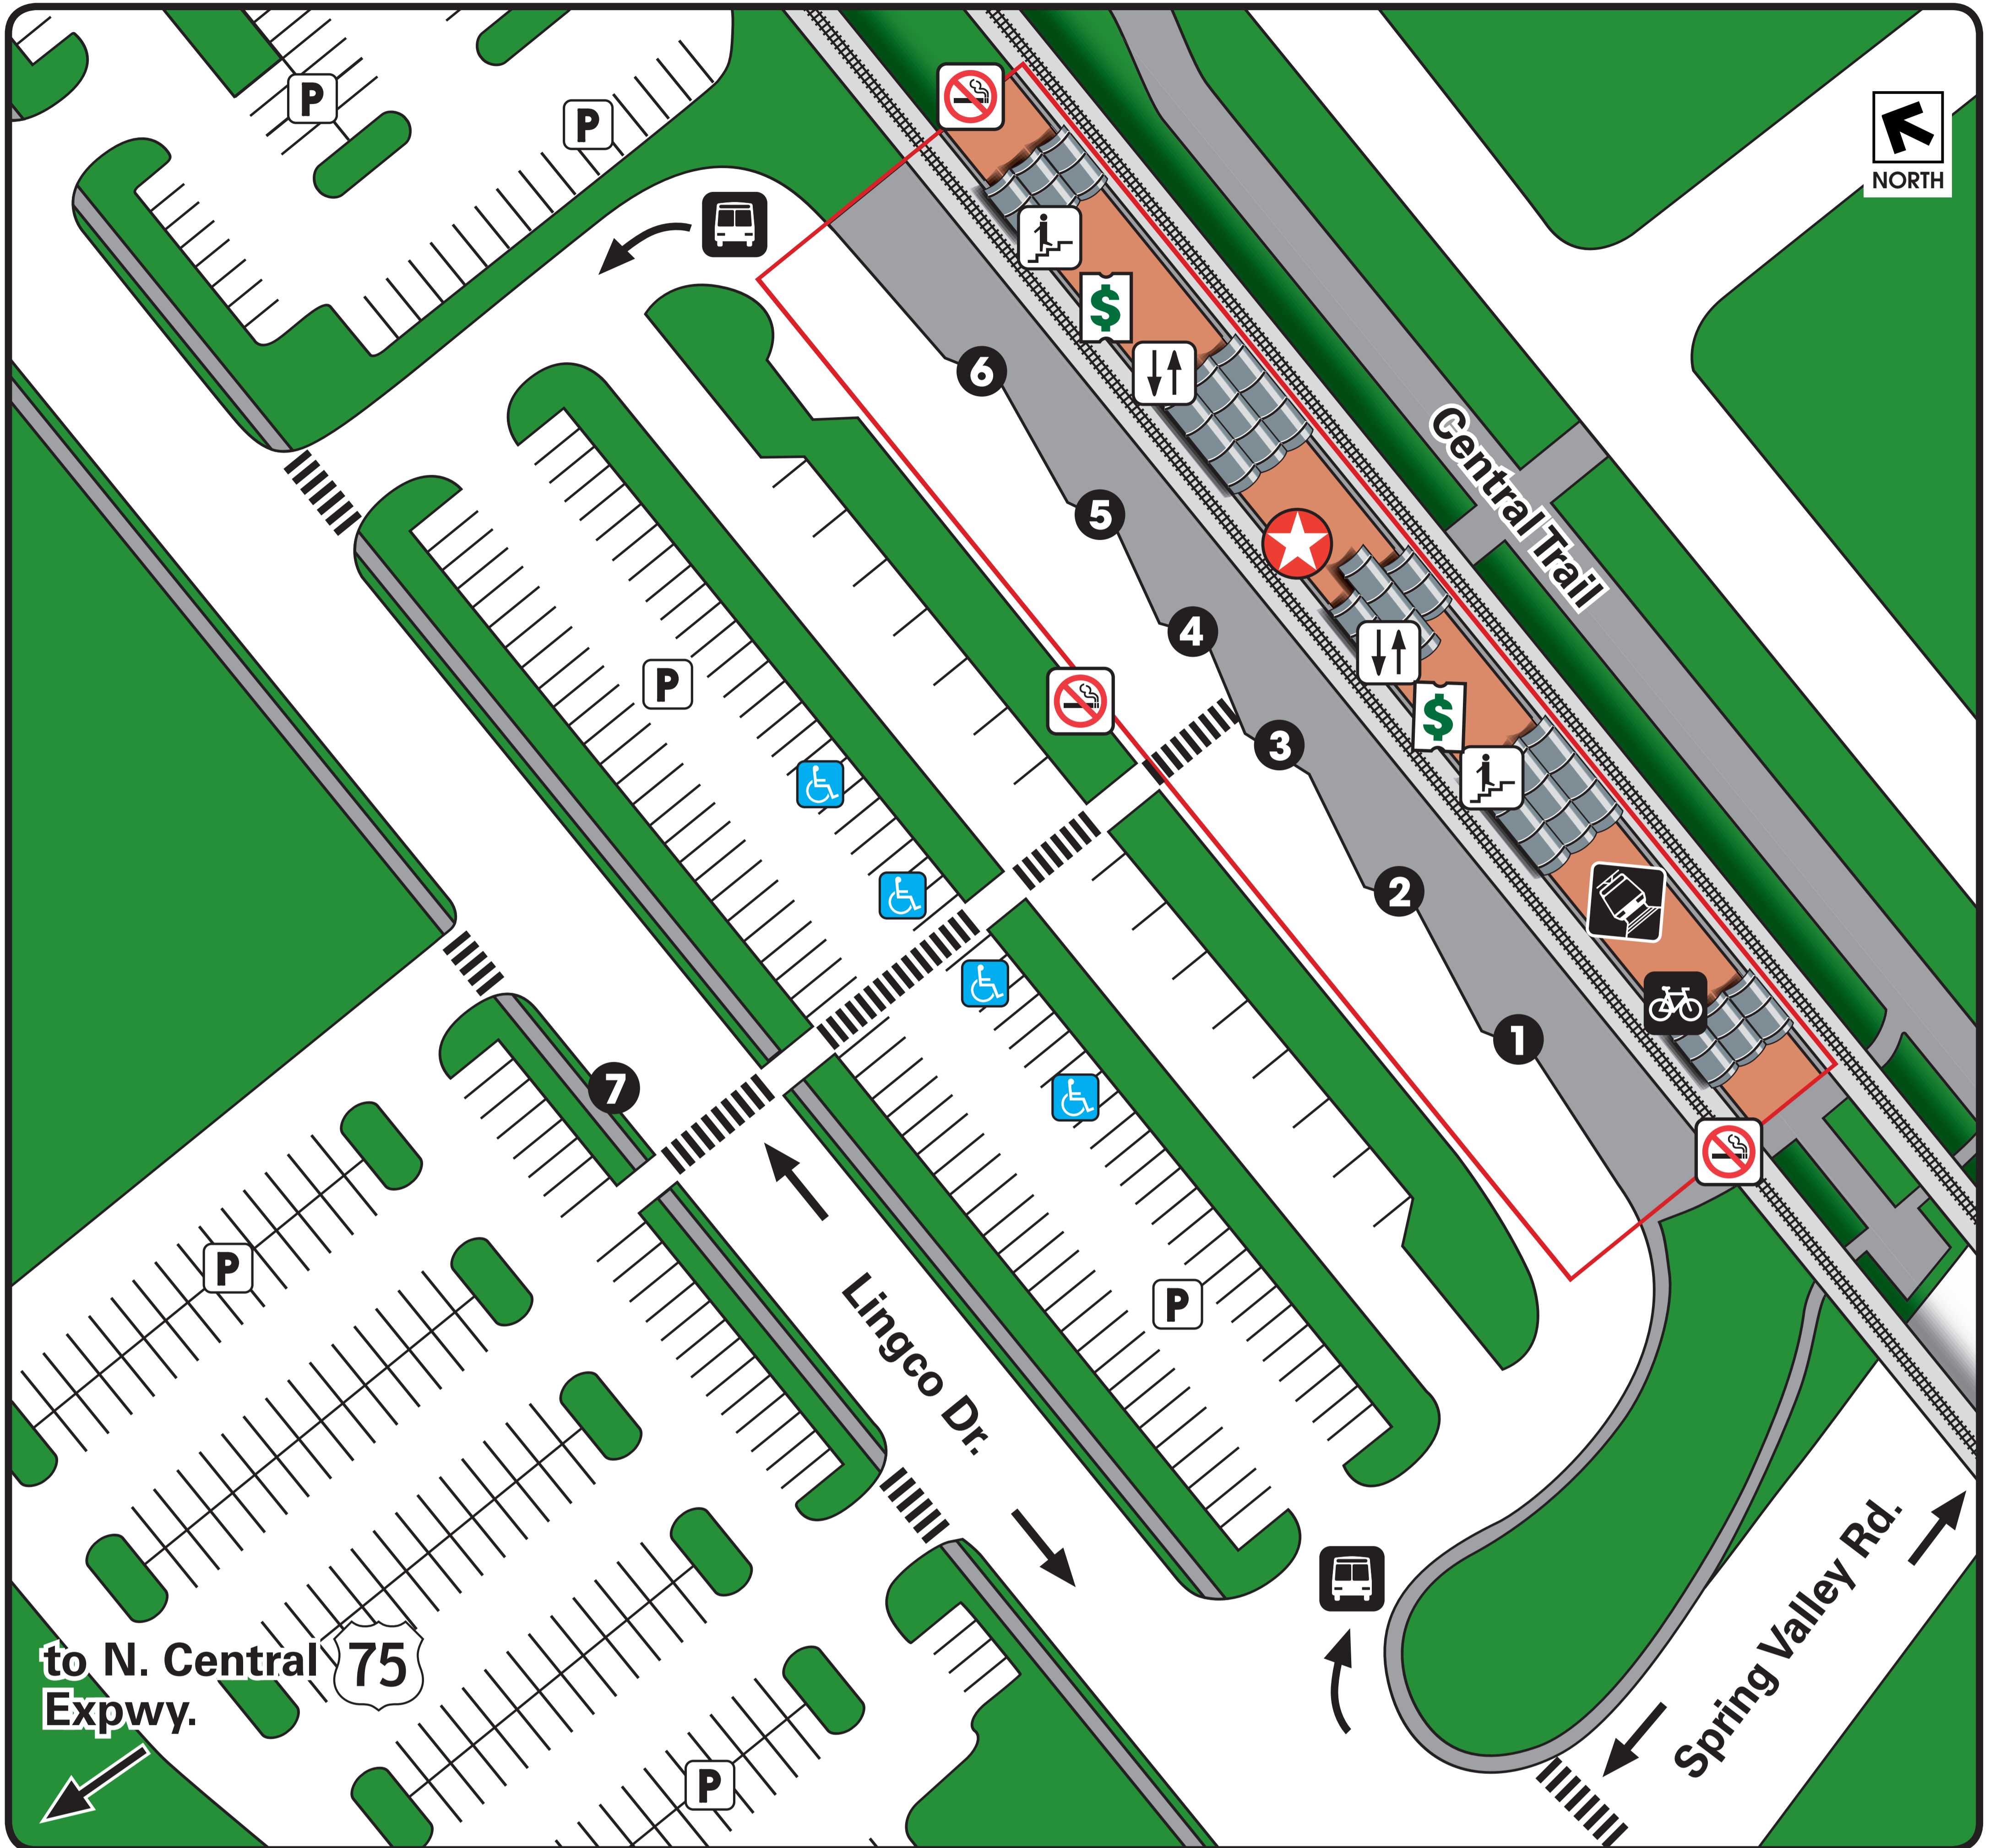

Spring Valley Station

Effective: August 27, 2018

Legend

- You are here
- Rail Station Platform
- Bus Departures
- Ticket Vending Machine
- Parking
- Stairs
- Bicycle Locker
- Pedestrian Crosswalk
- Accessible

Where to Board Bus

- 1** 360 Arapaho Center Station, Paratransit
- 2** 360 Forest Lane
- 3** 463 Addison Transit Center
- 4** 571, Rail Disruption Shuttle
- 5** 402 Downtown Garland Station
463 Downtown Garland Station
- 6** 402 Downtown Carrollton,
403 Irving Convention Center Station
- 7** 585