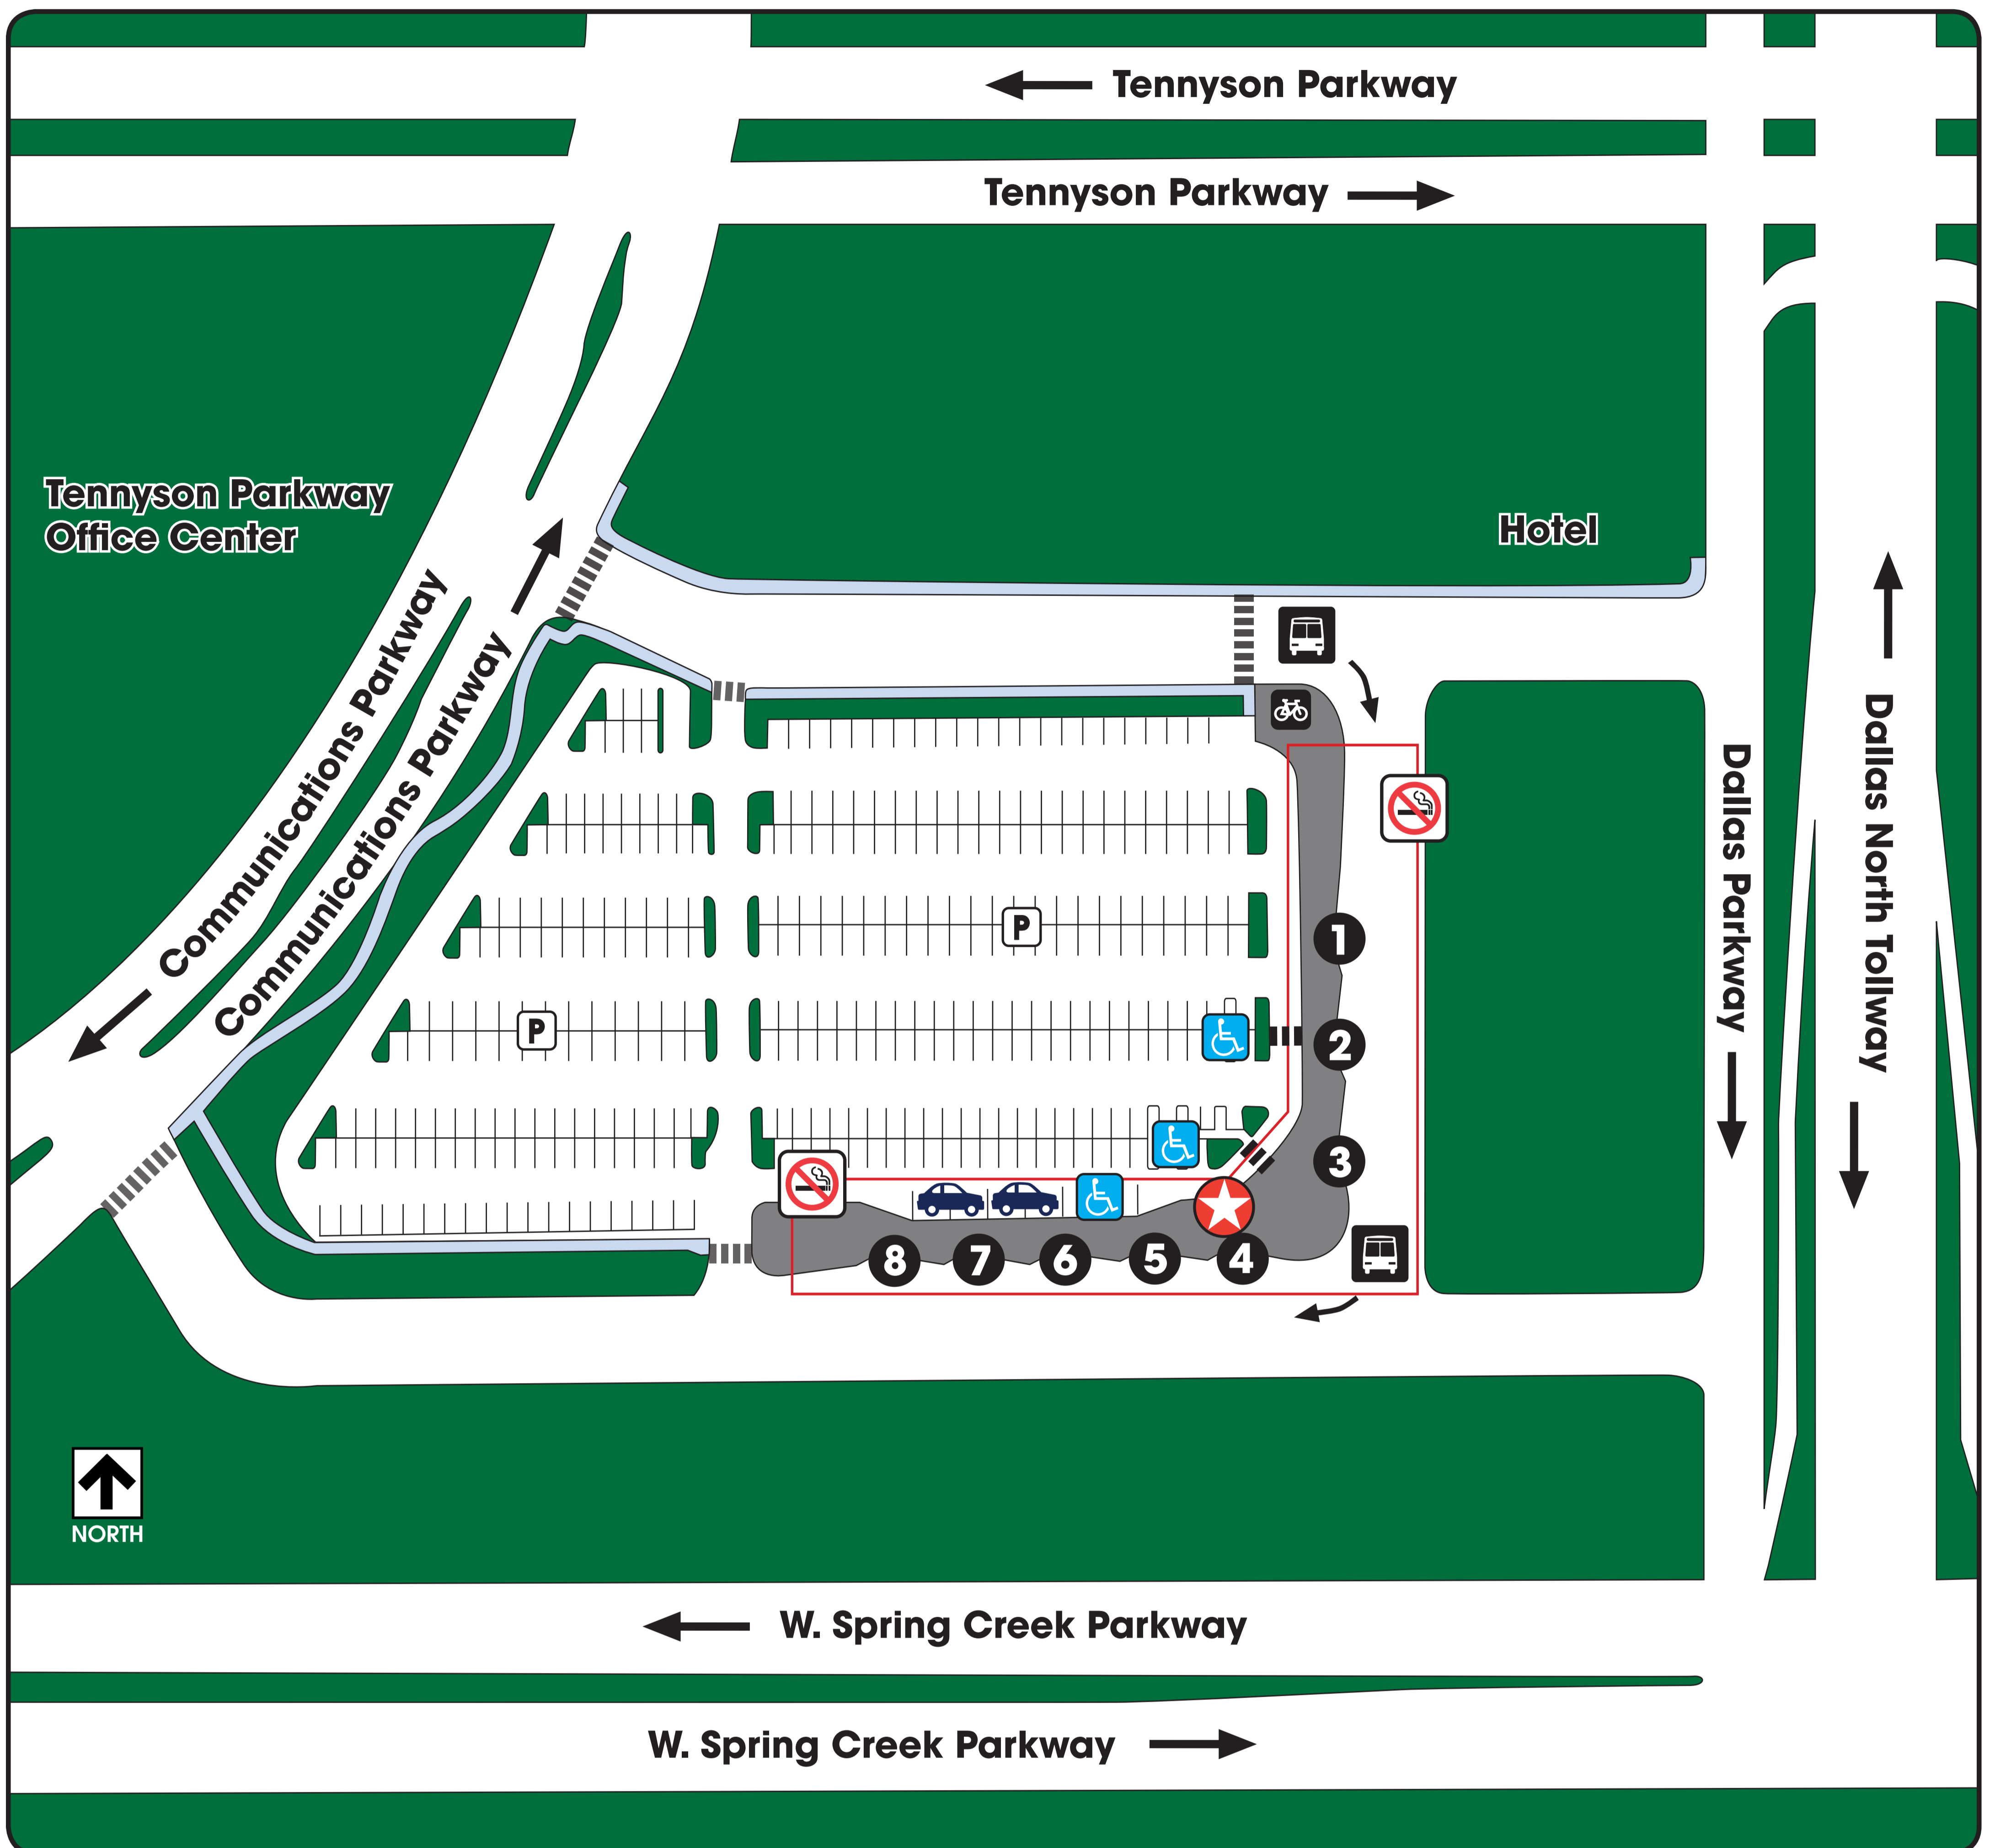

Northwest Plano Park and Ride

Legend

- You are here
- Restrooms
- Bus Departures
- Parking
- Bicycle Lockers
- Pedestrian Crosswalk
- Accessible
- Rideshare Pickup
- No Smoking Areas (Outlined in RED)

Where to Board Bus

- 1** 183 (M-F Midday Only)
208 Legacy
- 2** 208 Downtown Dallas
- 3** 211 Legacy
- 4** 211 Parker Rd. Station
- 5** 347
- 6** 451 (No Sunday Service)
- 7** 452 (No Sunday Service)
- 8** Paratransit,
GoLink - Legacy West