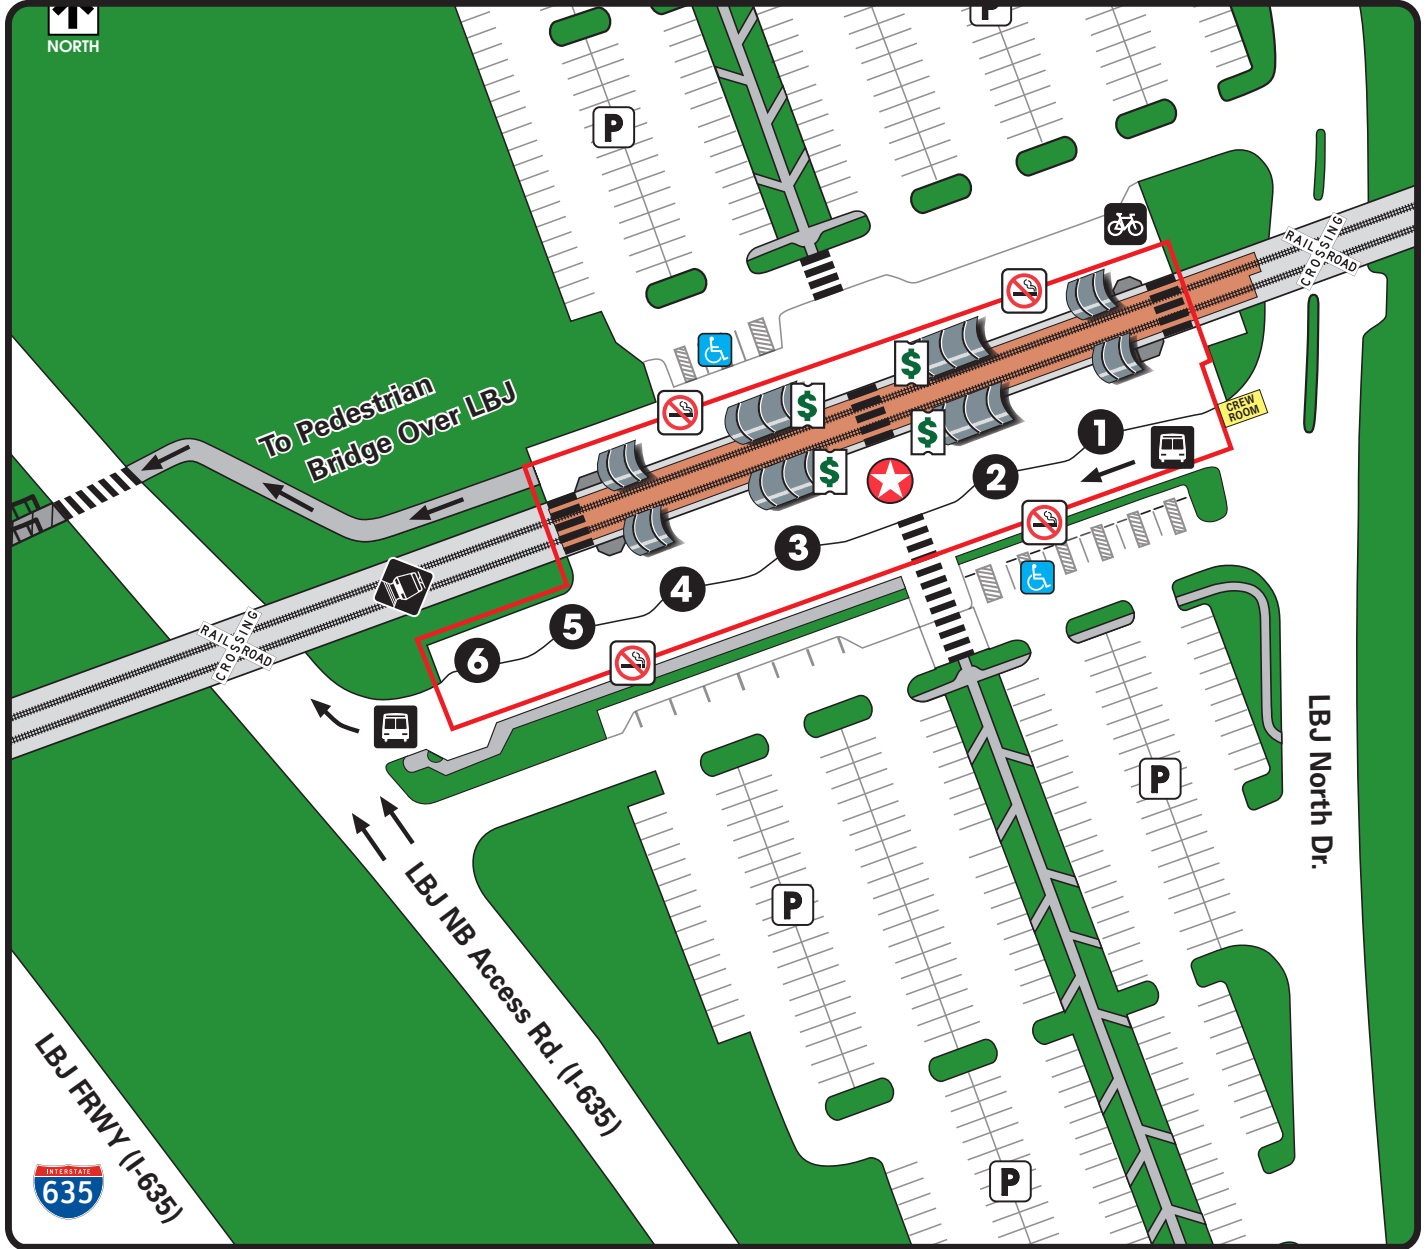

LBJ SKILLMAN STATION

Legend

- You are here
- Rail Station Platform
- Bus Departures
- Ticket Vending Machine
- Parking
- Bicycle Parking
- Pedestrian Crosswalk
- Railroad Crossing
- Accessible
- No Smoking Areas (Outlined in RED)

Where to Board Bus

- 1** Rail Disruption Shuttle
- 2** 243 Plano Rd
- 3** 204 Miller
- 4** 17 LBJ Central Station
- 5** 17 SMU/Mockingbird Station
- 6** Paratransit

Information

Download the App

GoPass

**See Something?
Say Something.**