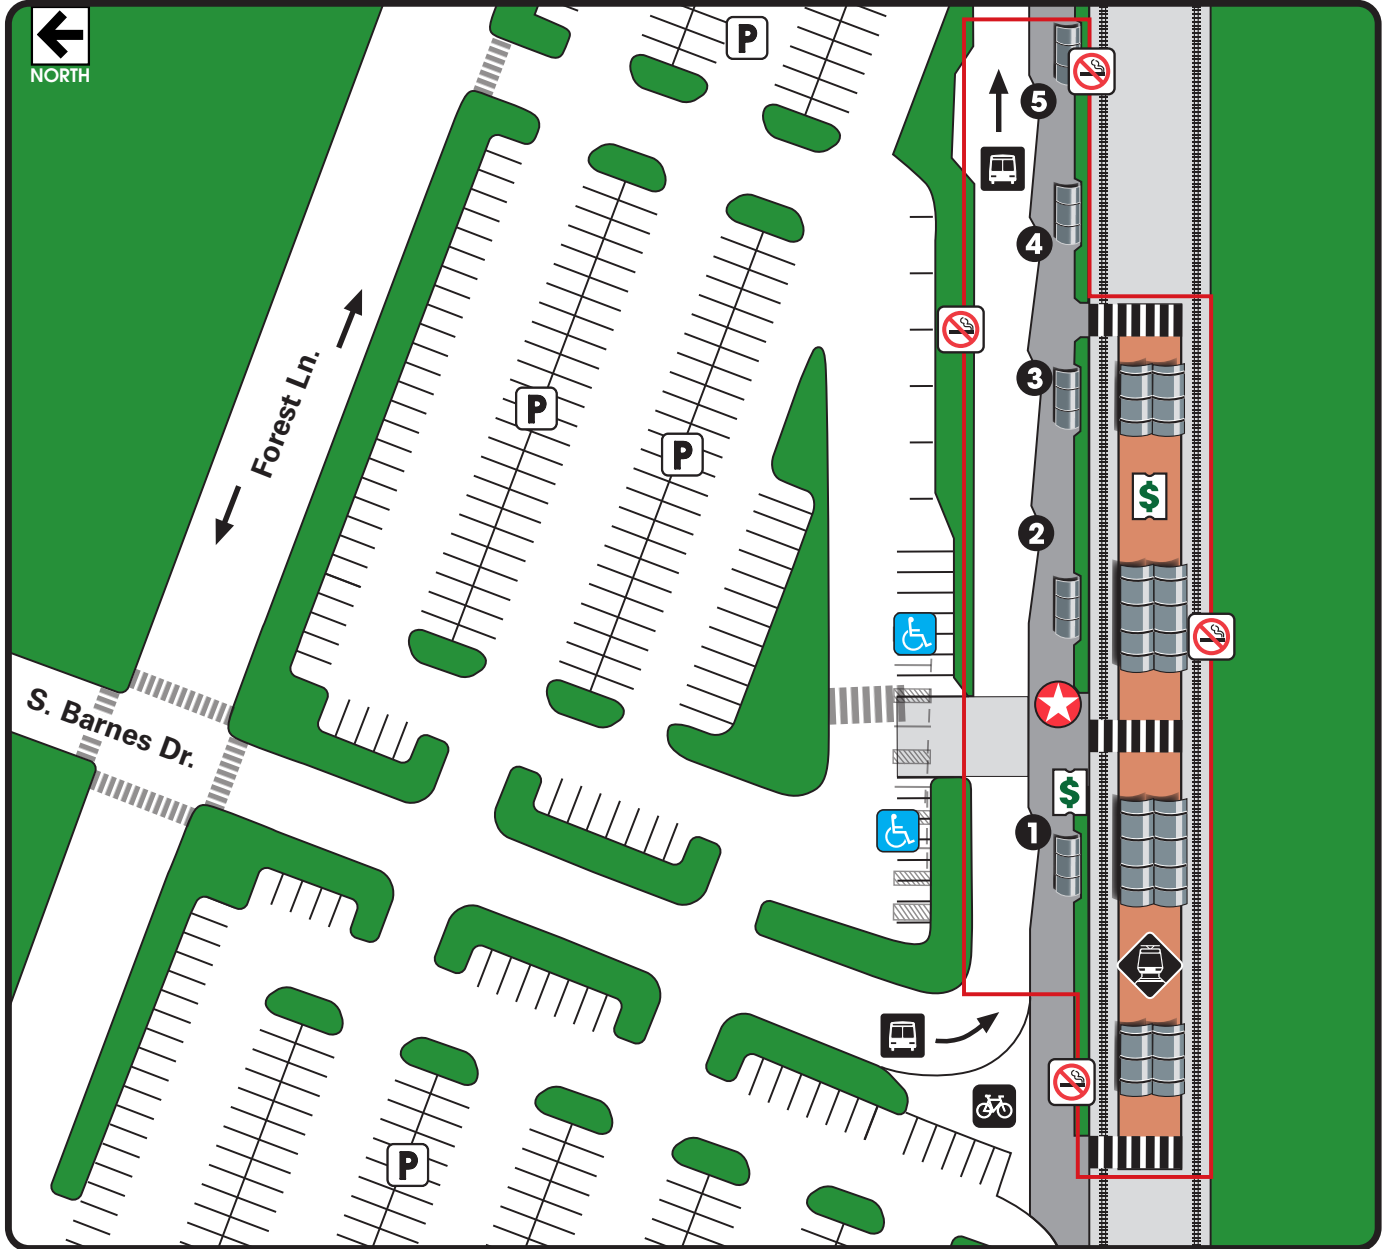

FOREST/JUPITER STATION

Legend

- You are here
- Rail Station Platform
- Bus Departures
- Ticket Vending Machine
- Parking
- Bicycle Parking
- Pedestrian Crosswalk
- Accessible
- No Smoking Areas (Outlined in RED)

Where to Board Bus

- 1** 247 South Garland Transit Center
Rail Disruption Shuttle, Praratransit
- 2** 245 Cityline/Bush Station,
247 Parker Road
- 3** 245 South Garland Transit Center
- 4** 22 Downtown Garland Station
- 5** 22 Addison Transit Center