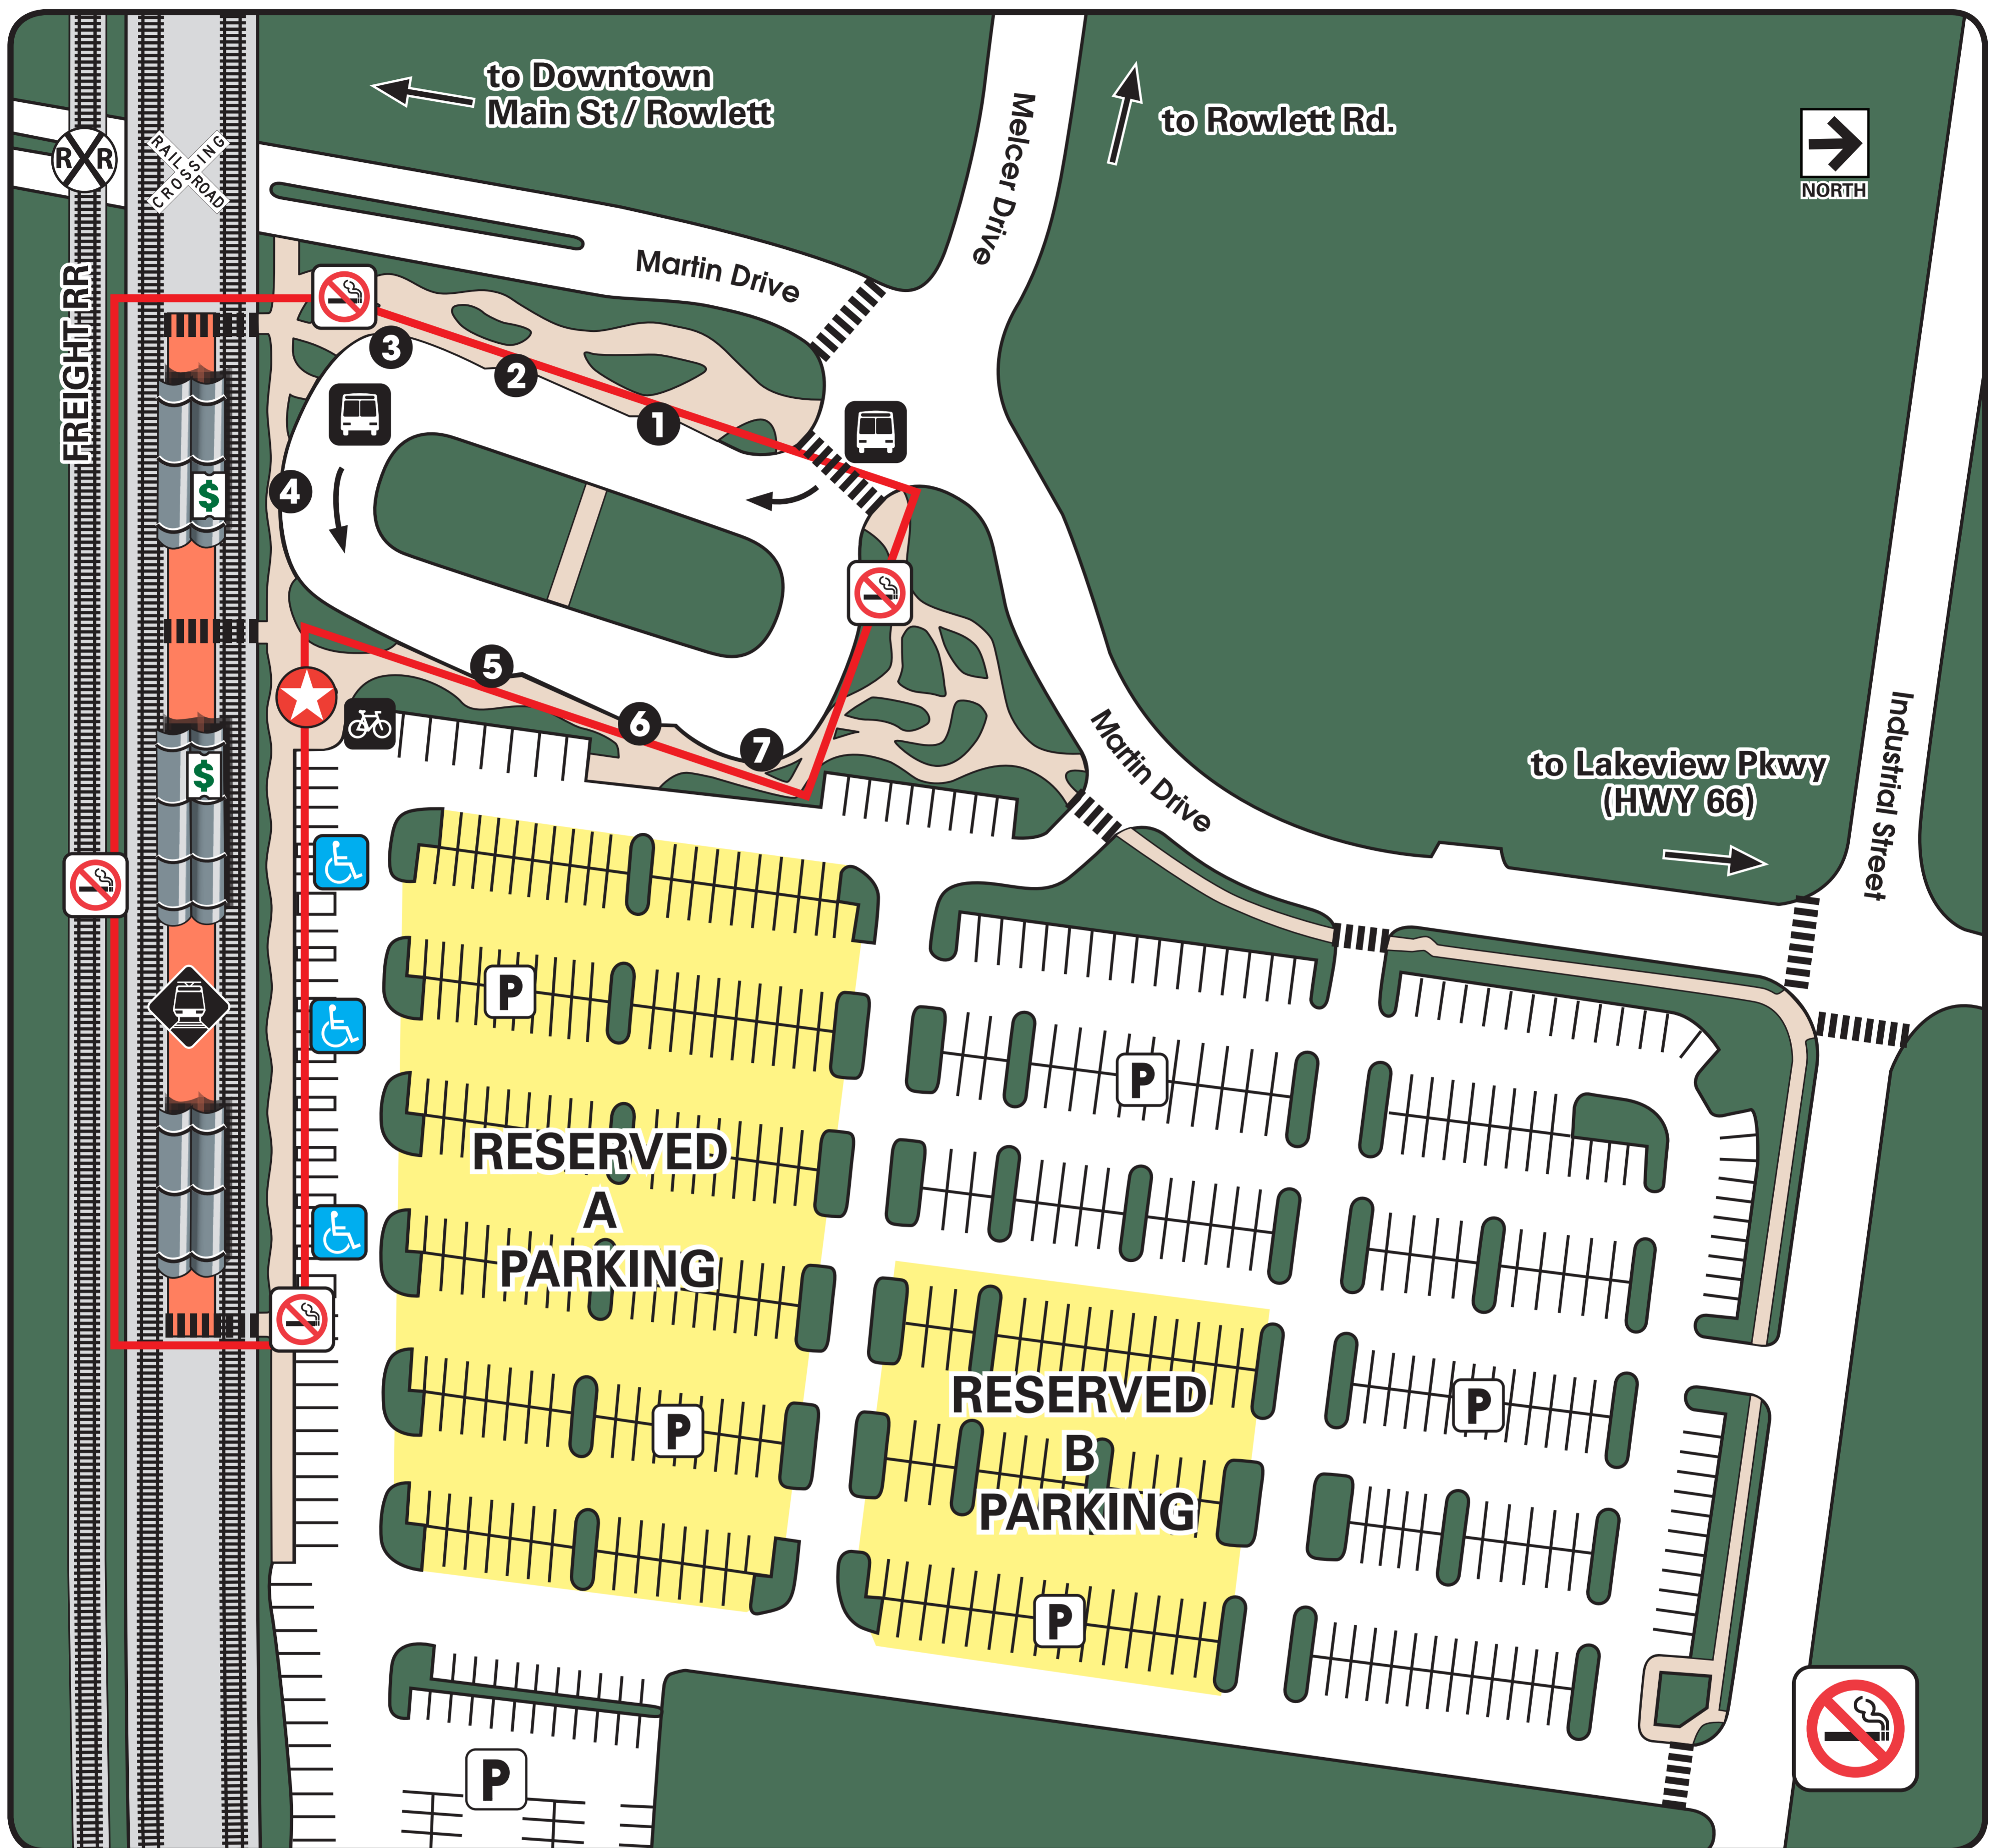

Downtown Rowlett Station

Effective: August 27, 2018

Legend

- You are here
- Rail Station Platform
- Bus Departures
- Ticket Vending Machine
- Parking
- Bicycle Parking
- Pedestrian Crosswalk
- Railroad Crossing
- Freight RR Crossing
- Accessible
- No Smoking Areas (Outlined in RED)

Where to Board Bus

- 1** Rail Disruption Shuttle
- 2** GoLink-Rowlett
- 3** GoLink-Rowlett
- 4** Paratransit
- 5**
- 6**
- 7**

Information

Download the App

**See Something?
Say Something.**

Text **214-256-1819**
or call **214-928-6300**