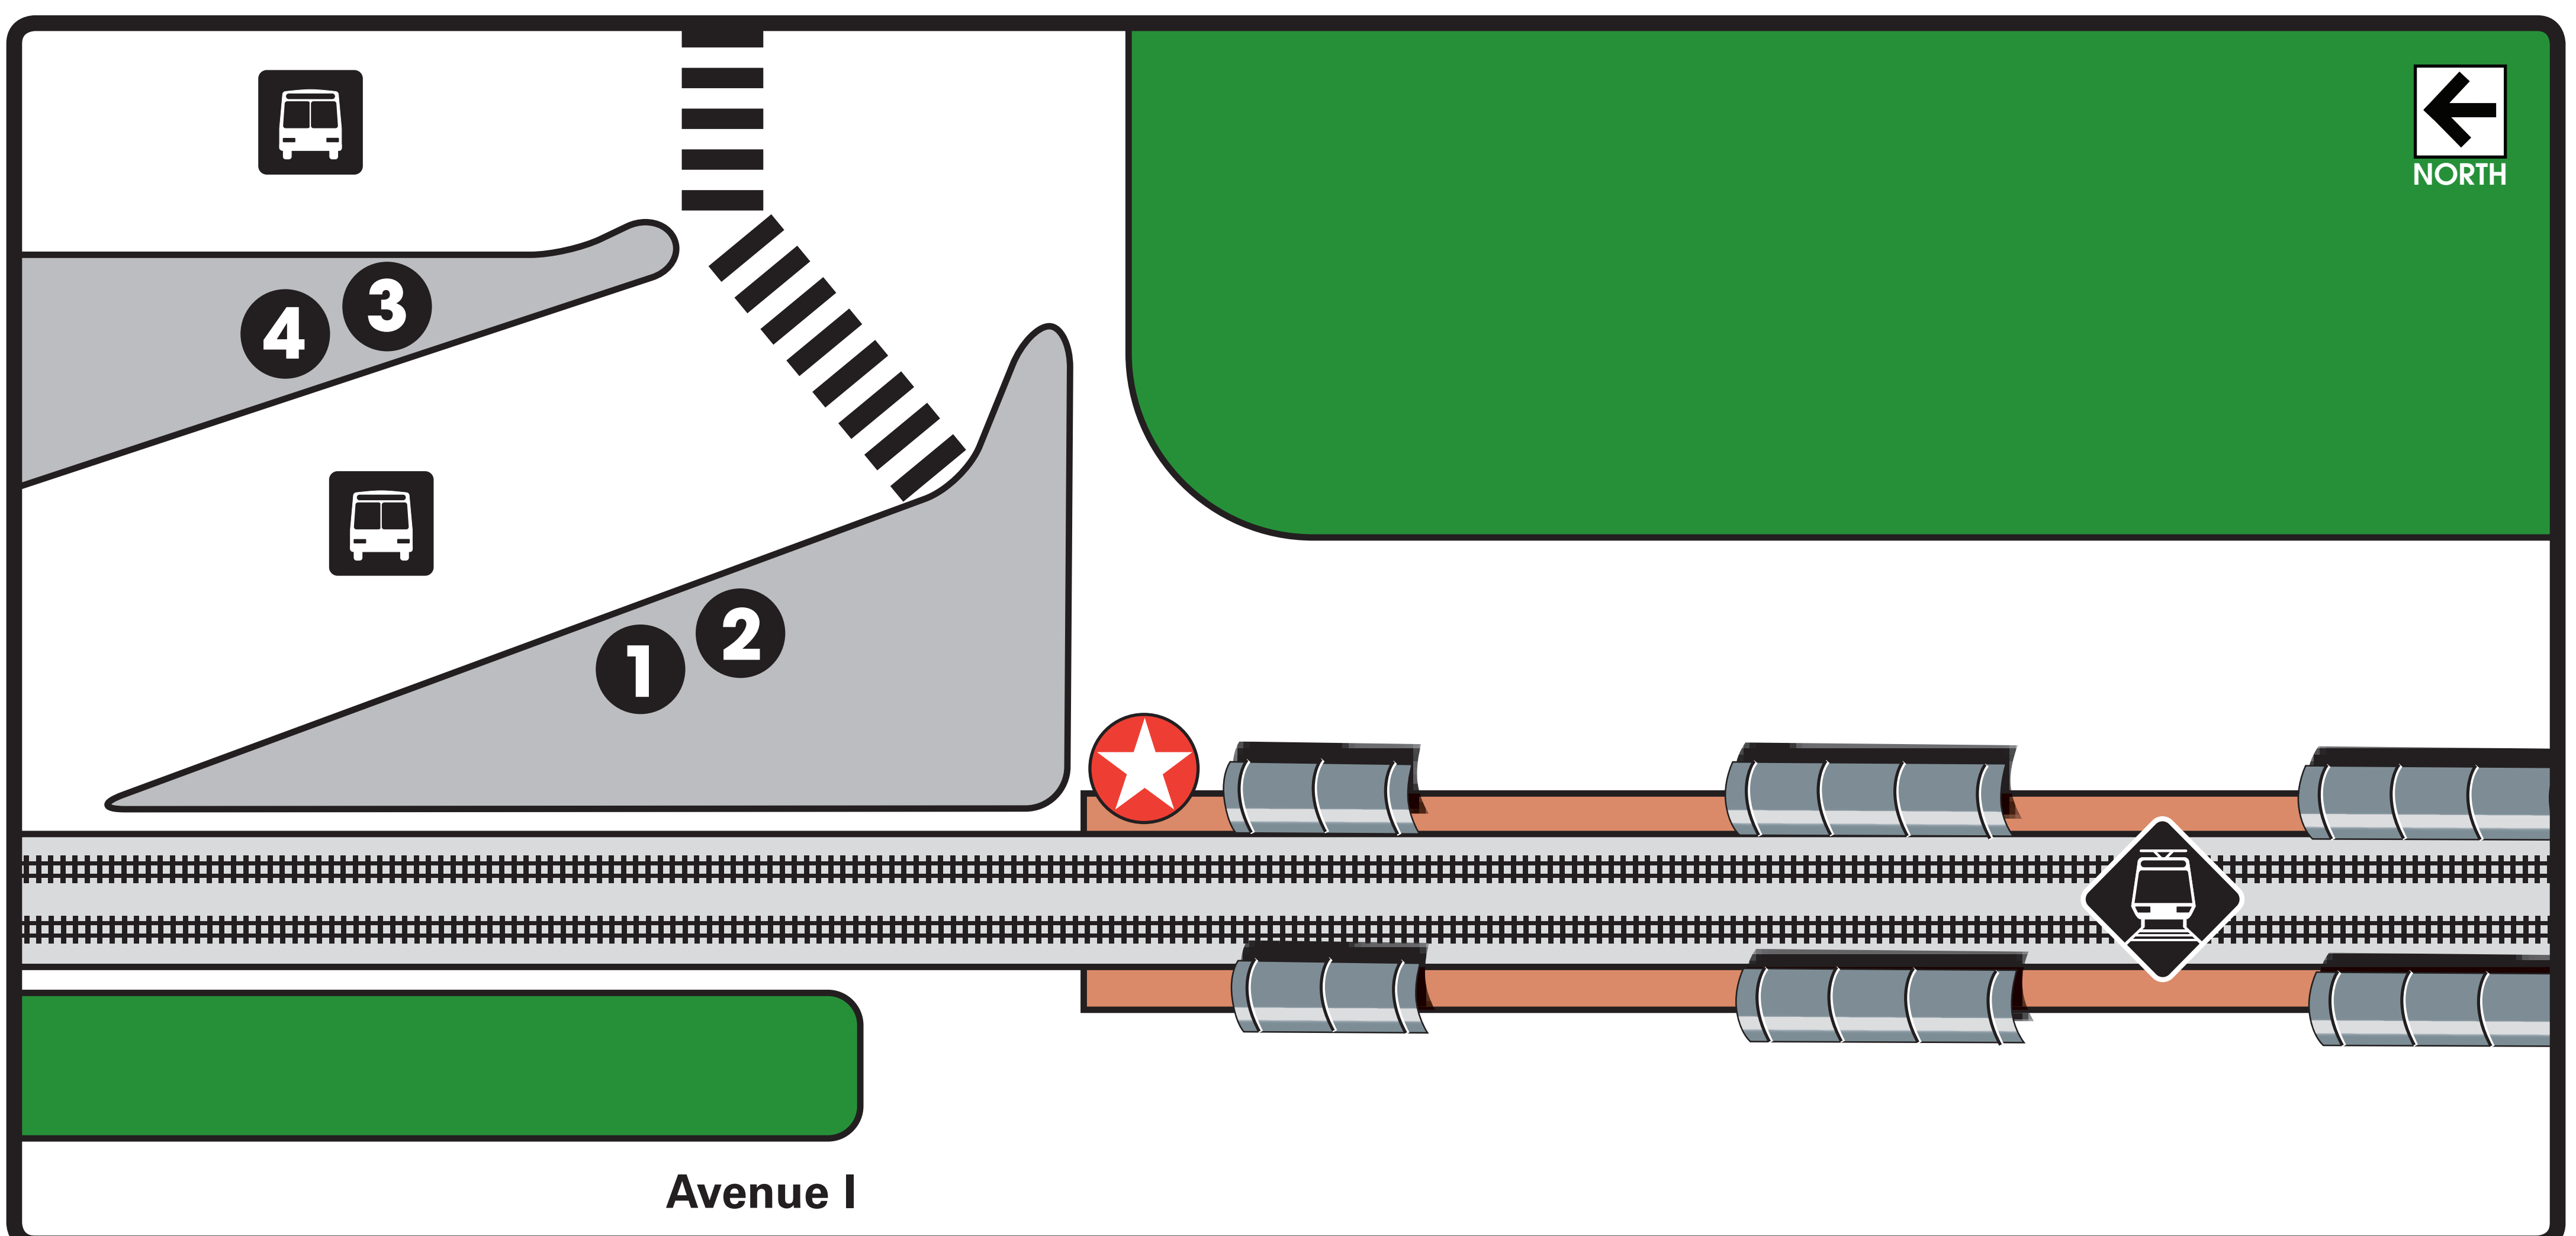

No Smoking on DART Property

call 214.979.1111 or DART.org