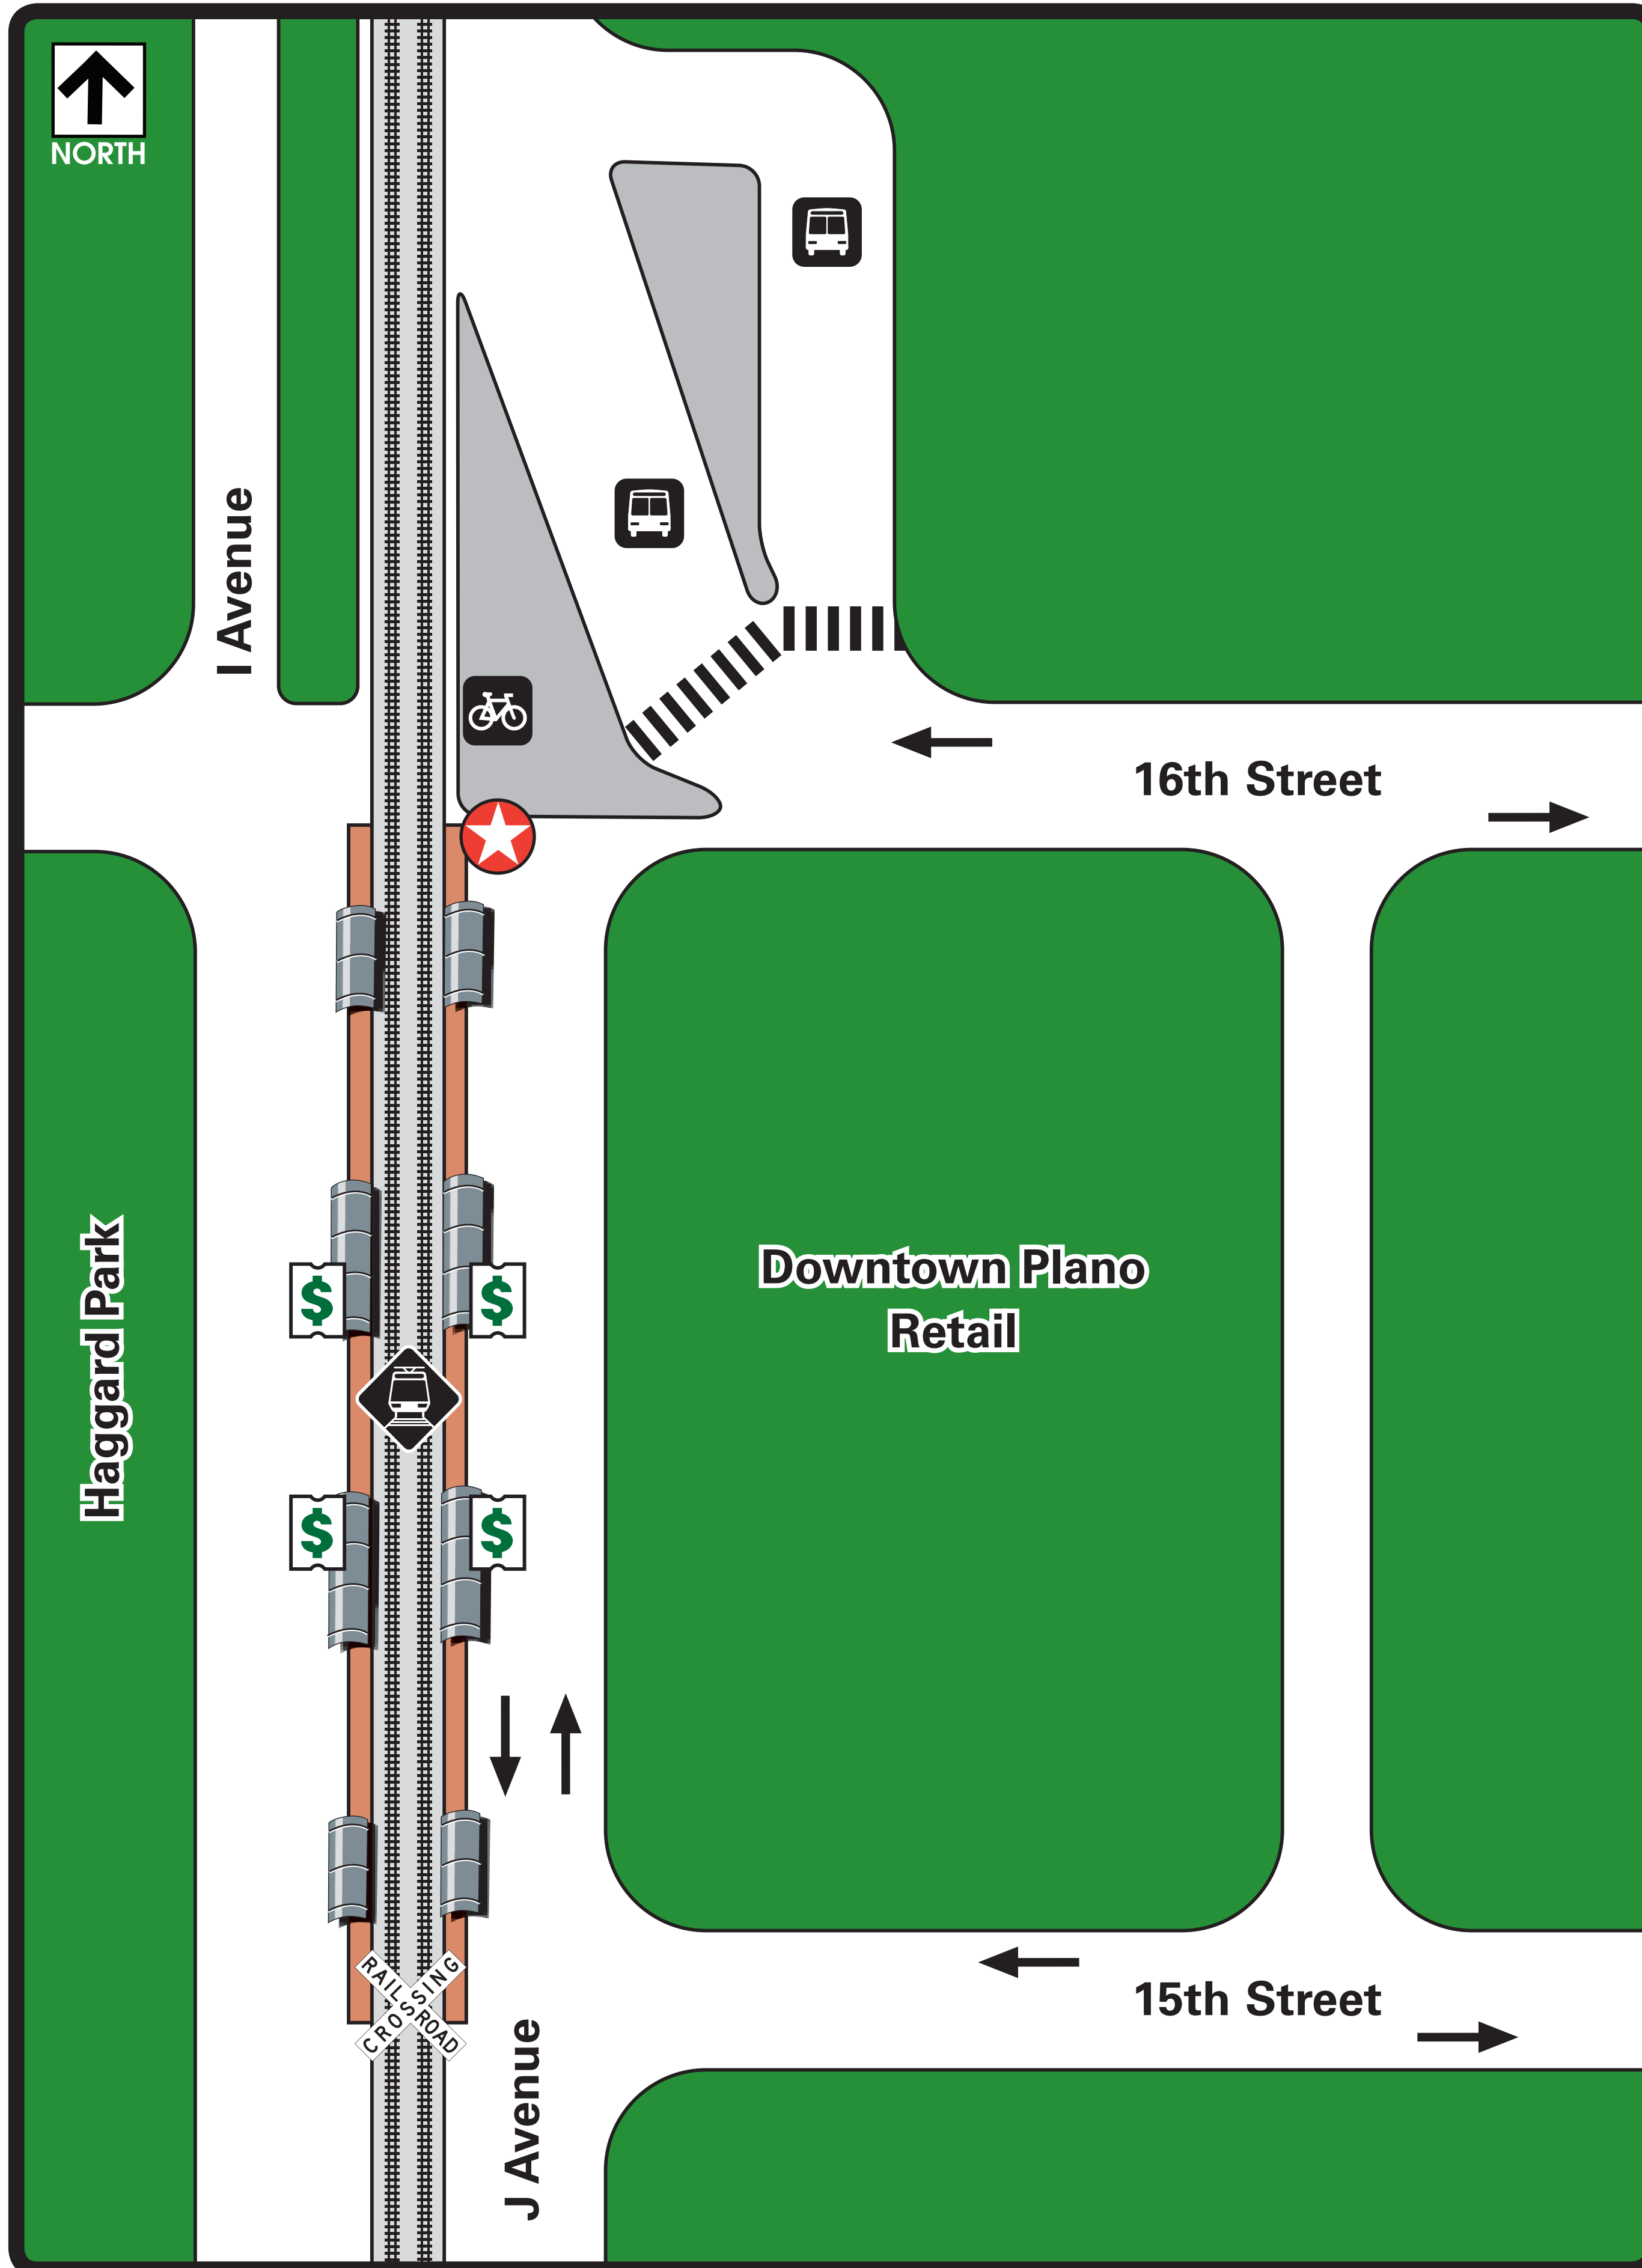

Downtown Plano Station

Legend

- You are here
- Rail Station Platform
- Bus Departures
- Ticket Vending Machine
- Bicycle Parking
- Pedestrian Crosswalk
- Railroad Crossing

Where to Board Bus

- 1** 870 Shiloh (Counter Clockwise)
- 2** Collin Creek Mall
- 3** 870 Shiloh (Clockwise), Rail Disruption Shuttle
- 4** Paratransit