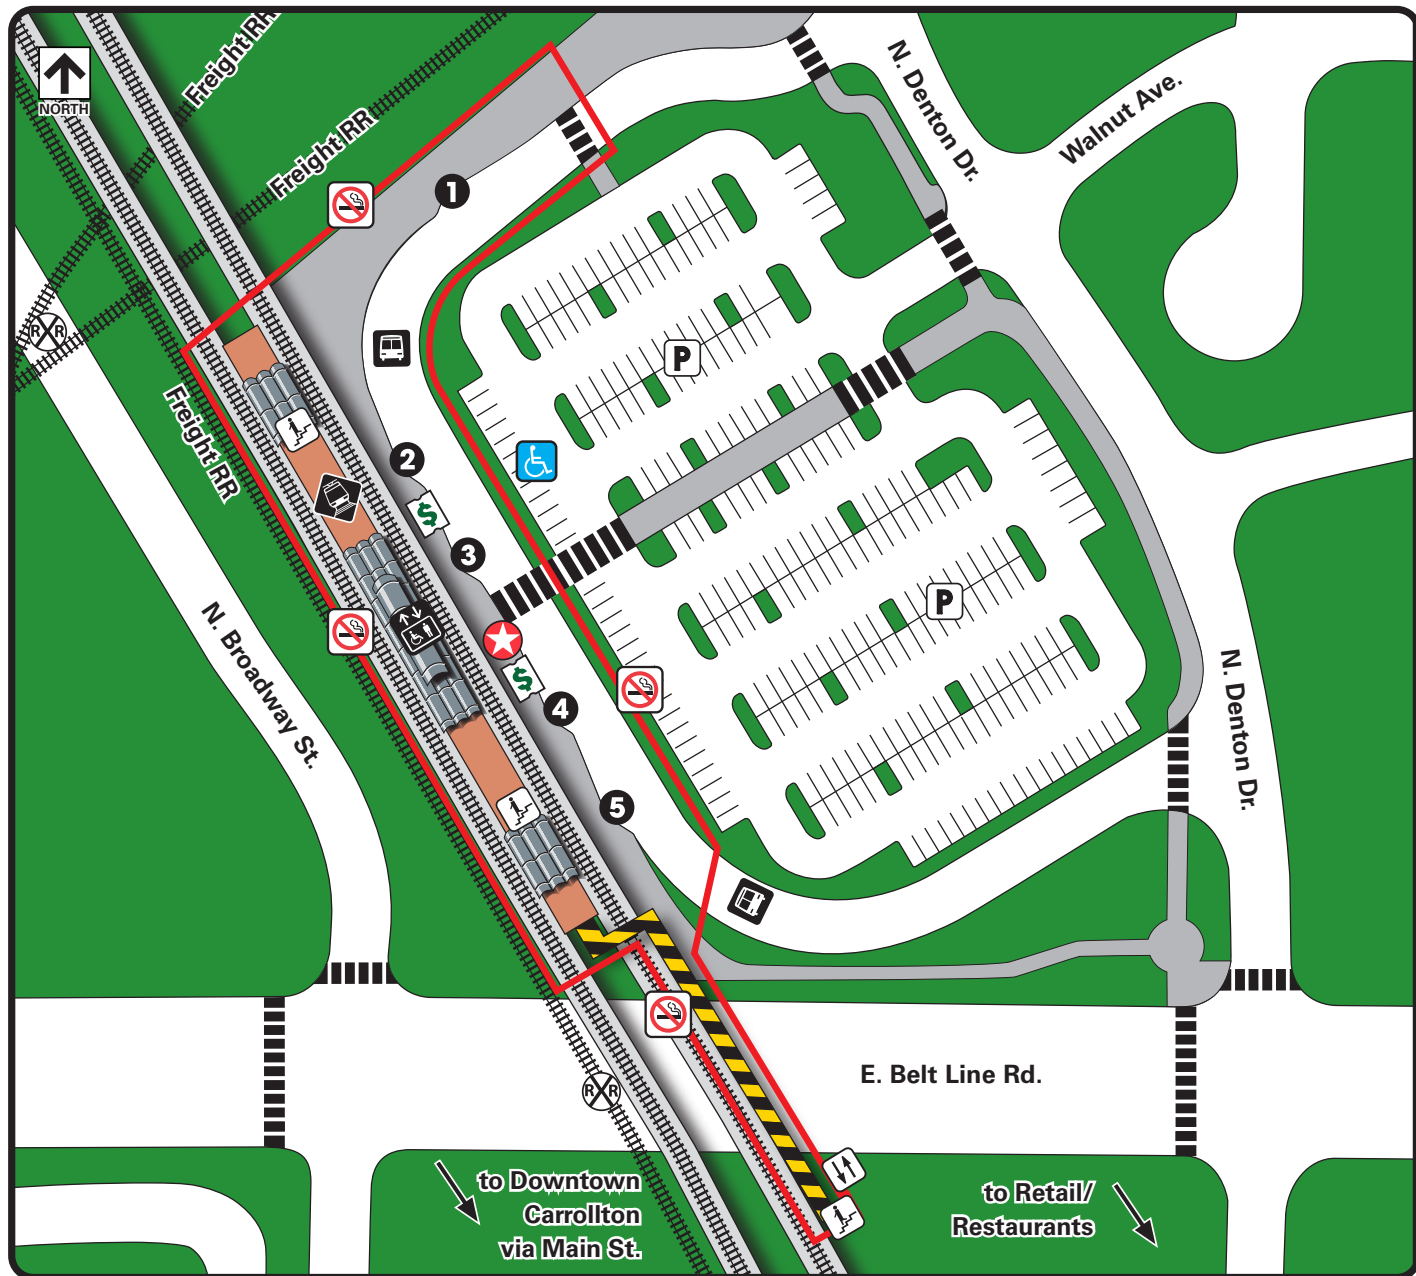

# DOWNTOWN CARROLLTON STATION

**Legend**

- You are here
- Rail Station Platform
- Bus Departures
- Ticket Vending Machine
- Parking
- Stairs
- Elevator
- Bicycle Parking
- Pedestrian Crosswalk
- Elevated Crosswalk to Downtown Carrollton
- Railroad Crossing
- Accessible
- No Smoking Areas (Outlined in RED)

**Where to Board Bus**

- 1** Rail Disruption Shuttle
- 2** 229 Downtown Irving Heritage Crossing
- 3** 229 Addison Transit Center
- 4** Paratransit
- 5** For Future Use

**Information**

Download the App

**See Something? Say Something.**