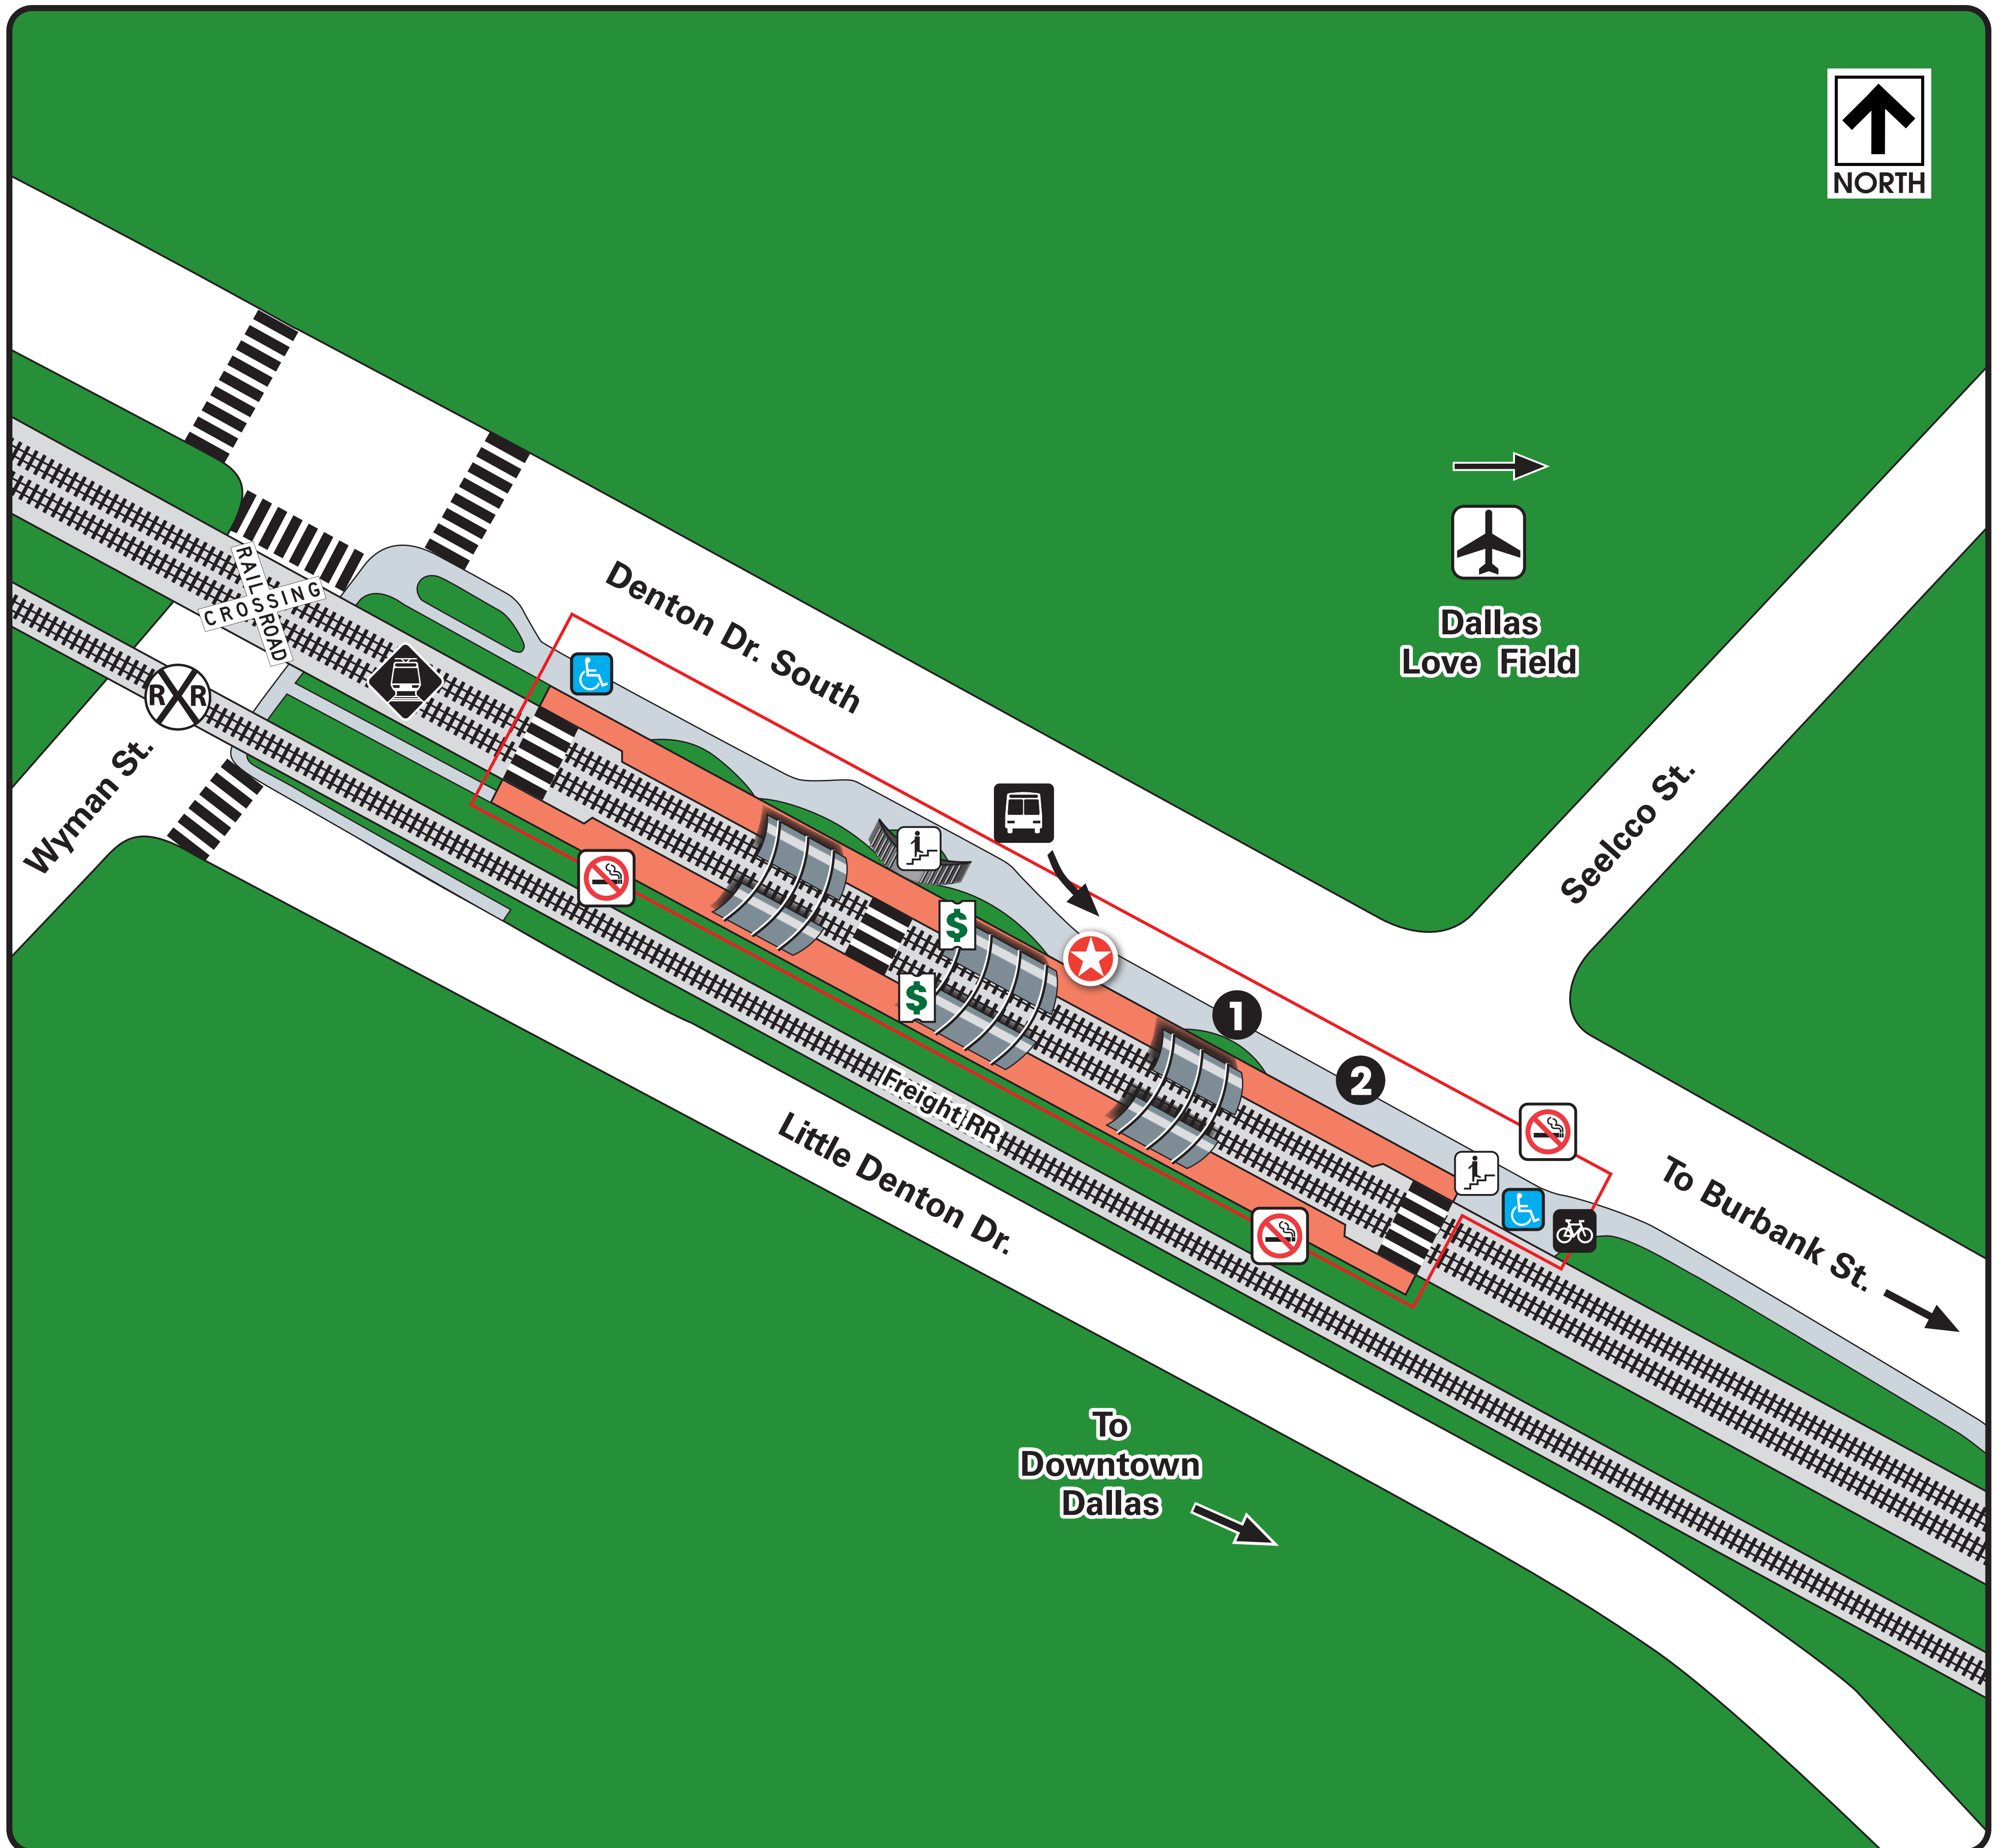

Burbank Station

Effective: October 19, 2020

Legend

- You Are Here
- DART Rail
- Bus Departures/Arrivals
- Ticket Vending Machine
- Restrooms
- Pedestrian Crosswalk
- Accessible
- Stairs
- Bicycle Storage/Parking
- Railroad Crossing
- Freight RR Crossing

Where to Board Bus

- 1** 29, *Rail Disruption Shuttle*
- 2** 525, Paratransit

Information

TWO GREAT WAYS TO PAY & SAVE!

GoPass[®]

TAP CARD MOBILE APP

Download the app
DART Say Something
No smartphone? Text 214-256-1819