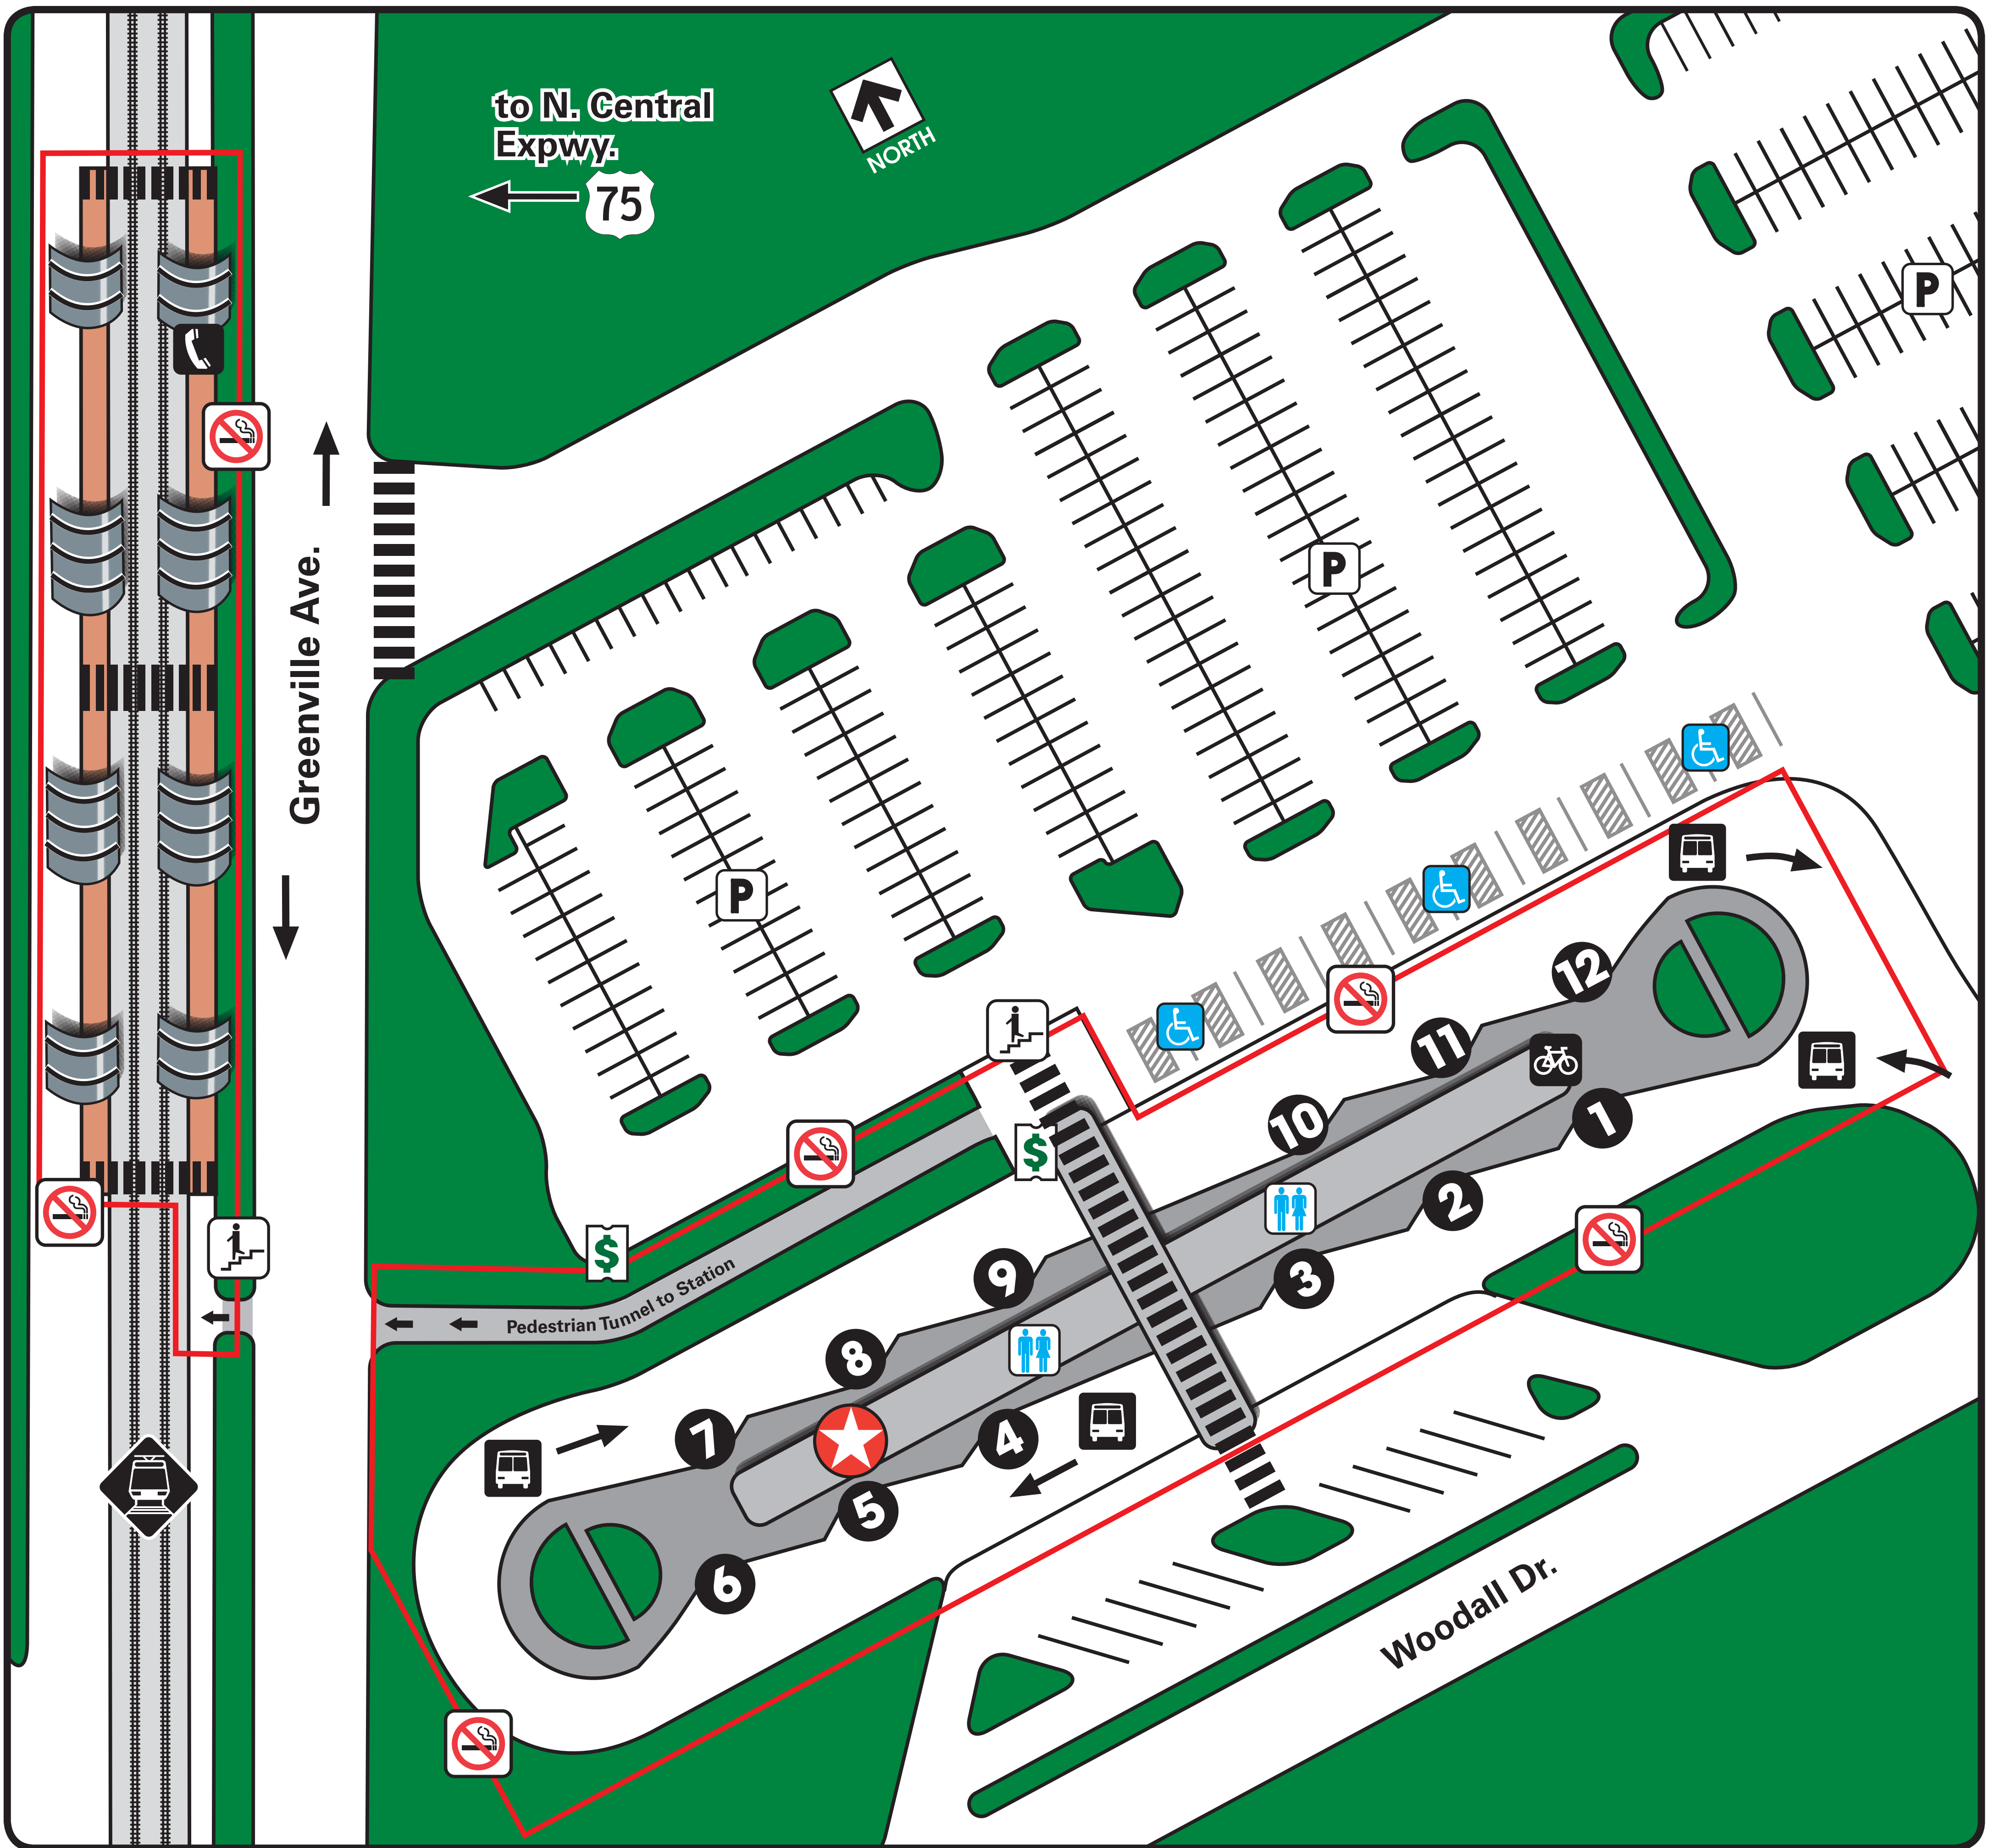

# Arapaho Center Station

Effective: March 26, 2018

## Legend

- You are here
- Restrooms
- Rail Station Platform
- Bus Departures
- Ticket Vending Machine
- Parking
- Stairs
- Bicycle Locker
- Pedestrian Crosswalk
- Accessible
- No Smoking Areas (Outlined in RED)

## Where to Board Bus

- 1** GEICO
- 2** 585
- 3** 360 Lookout
- 4** 372
- 5** 361
- 6** For Future Use
- 7** Rail Disruption Shuttle
- 8** 360 Forest Lane
- 9** 362
- 10** 551
- 11** Paratransit
- 12** For Future Use