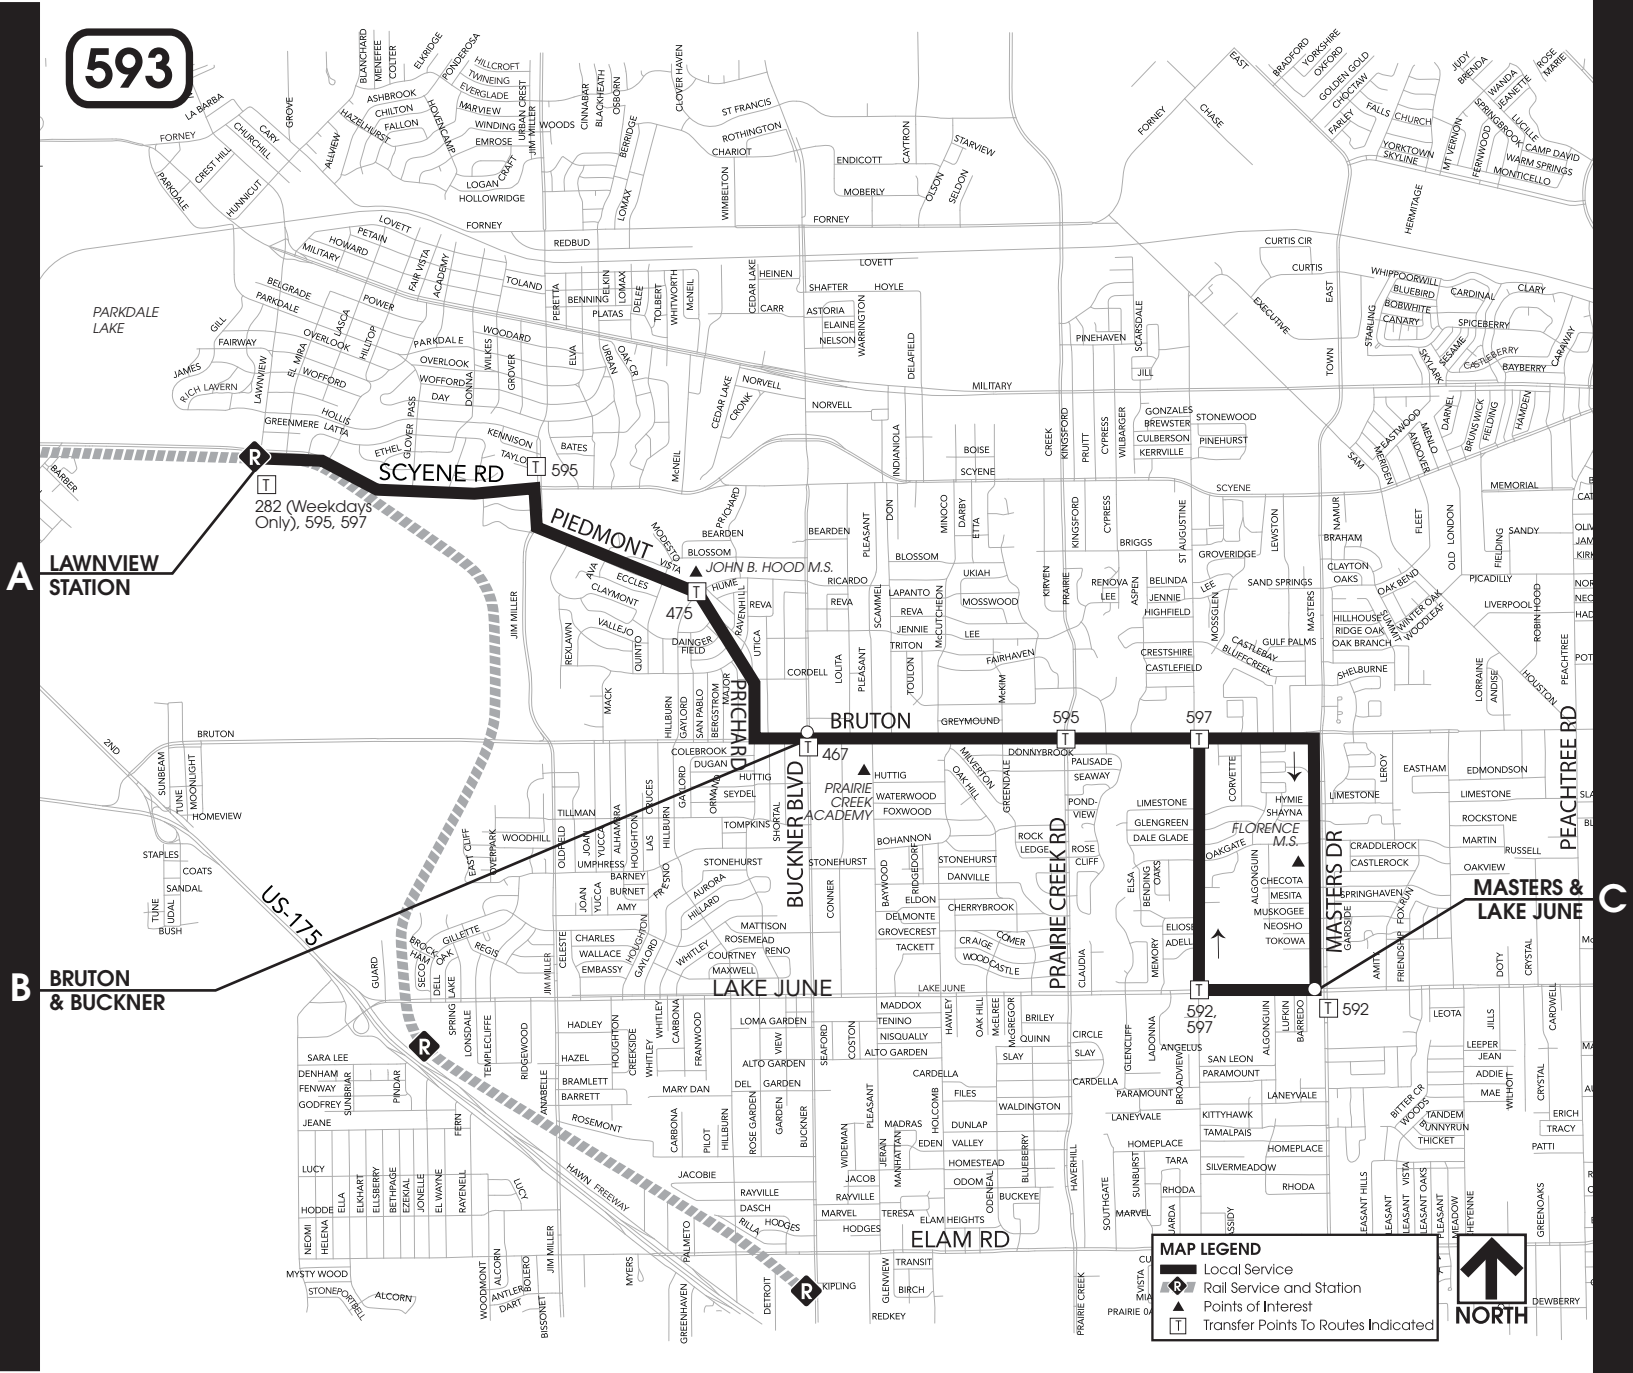

593

282 (Weekdays Only), 595, 597

LAWVIEW STATION

BRUTON & BUCKNER

MASTERS & LAKE JUNE

**MAP LEGEND**

- Local Service
- Rail Service and Station
- Points of Interest
- Transfer Points To Routes Indicated