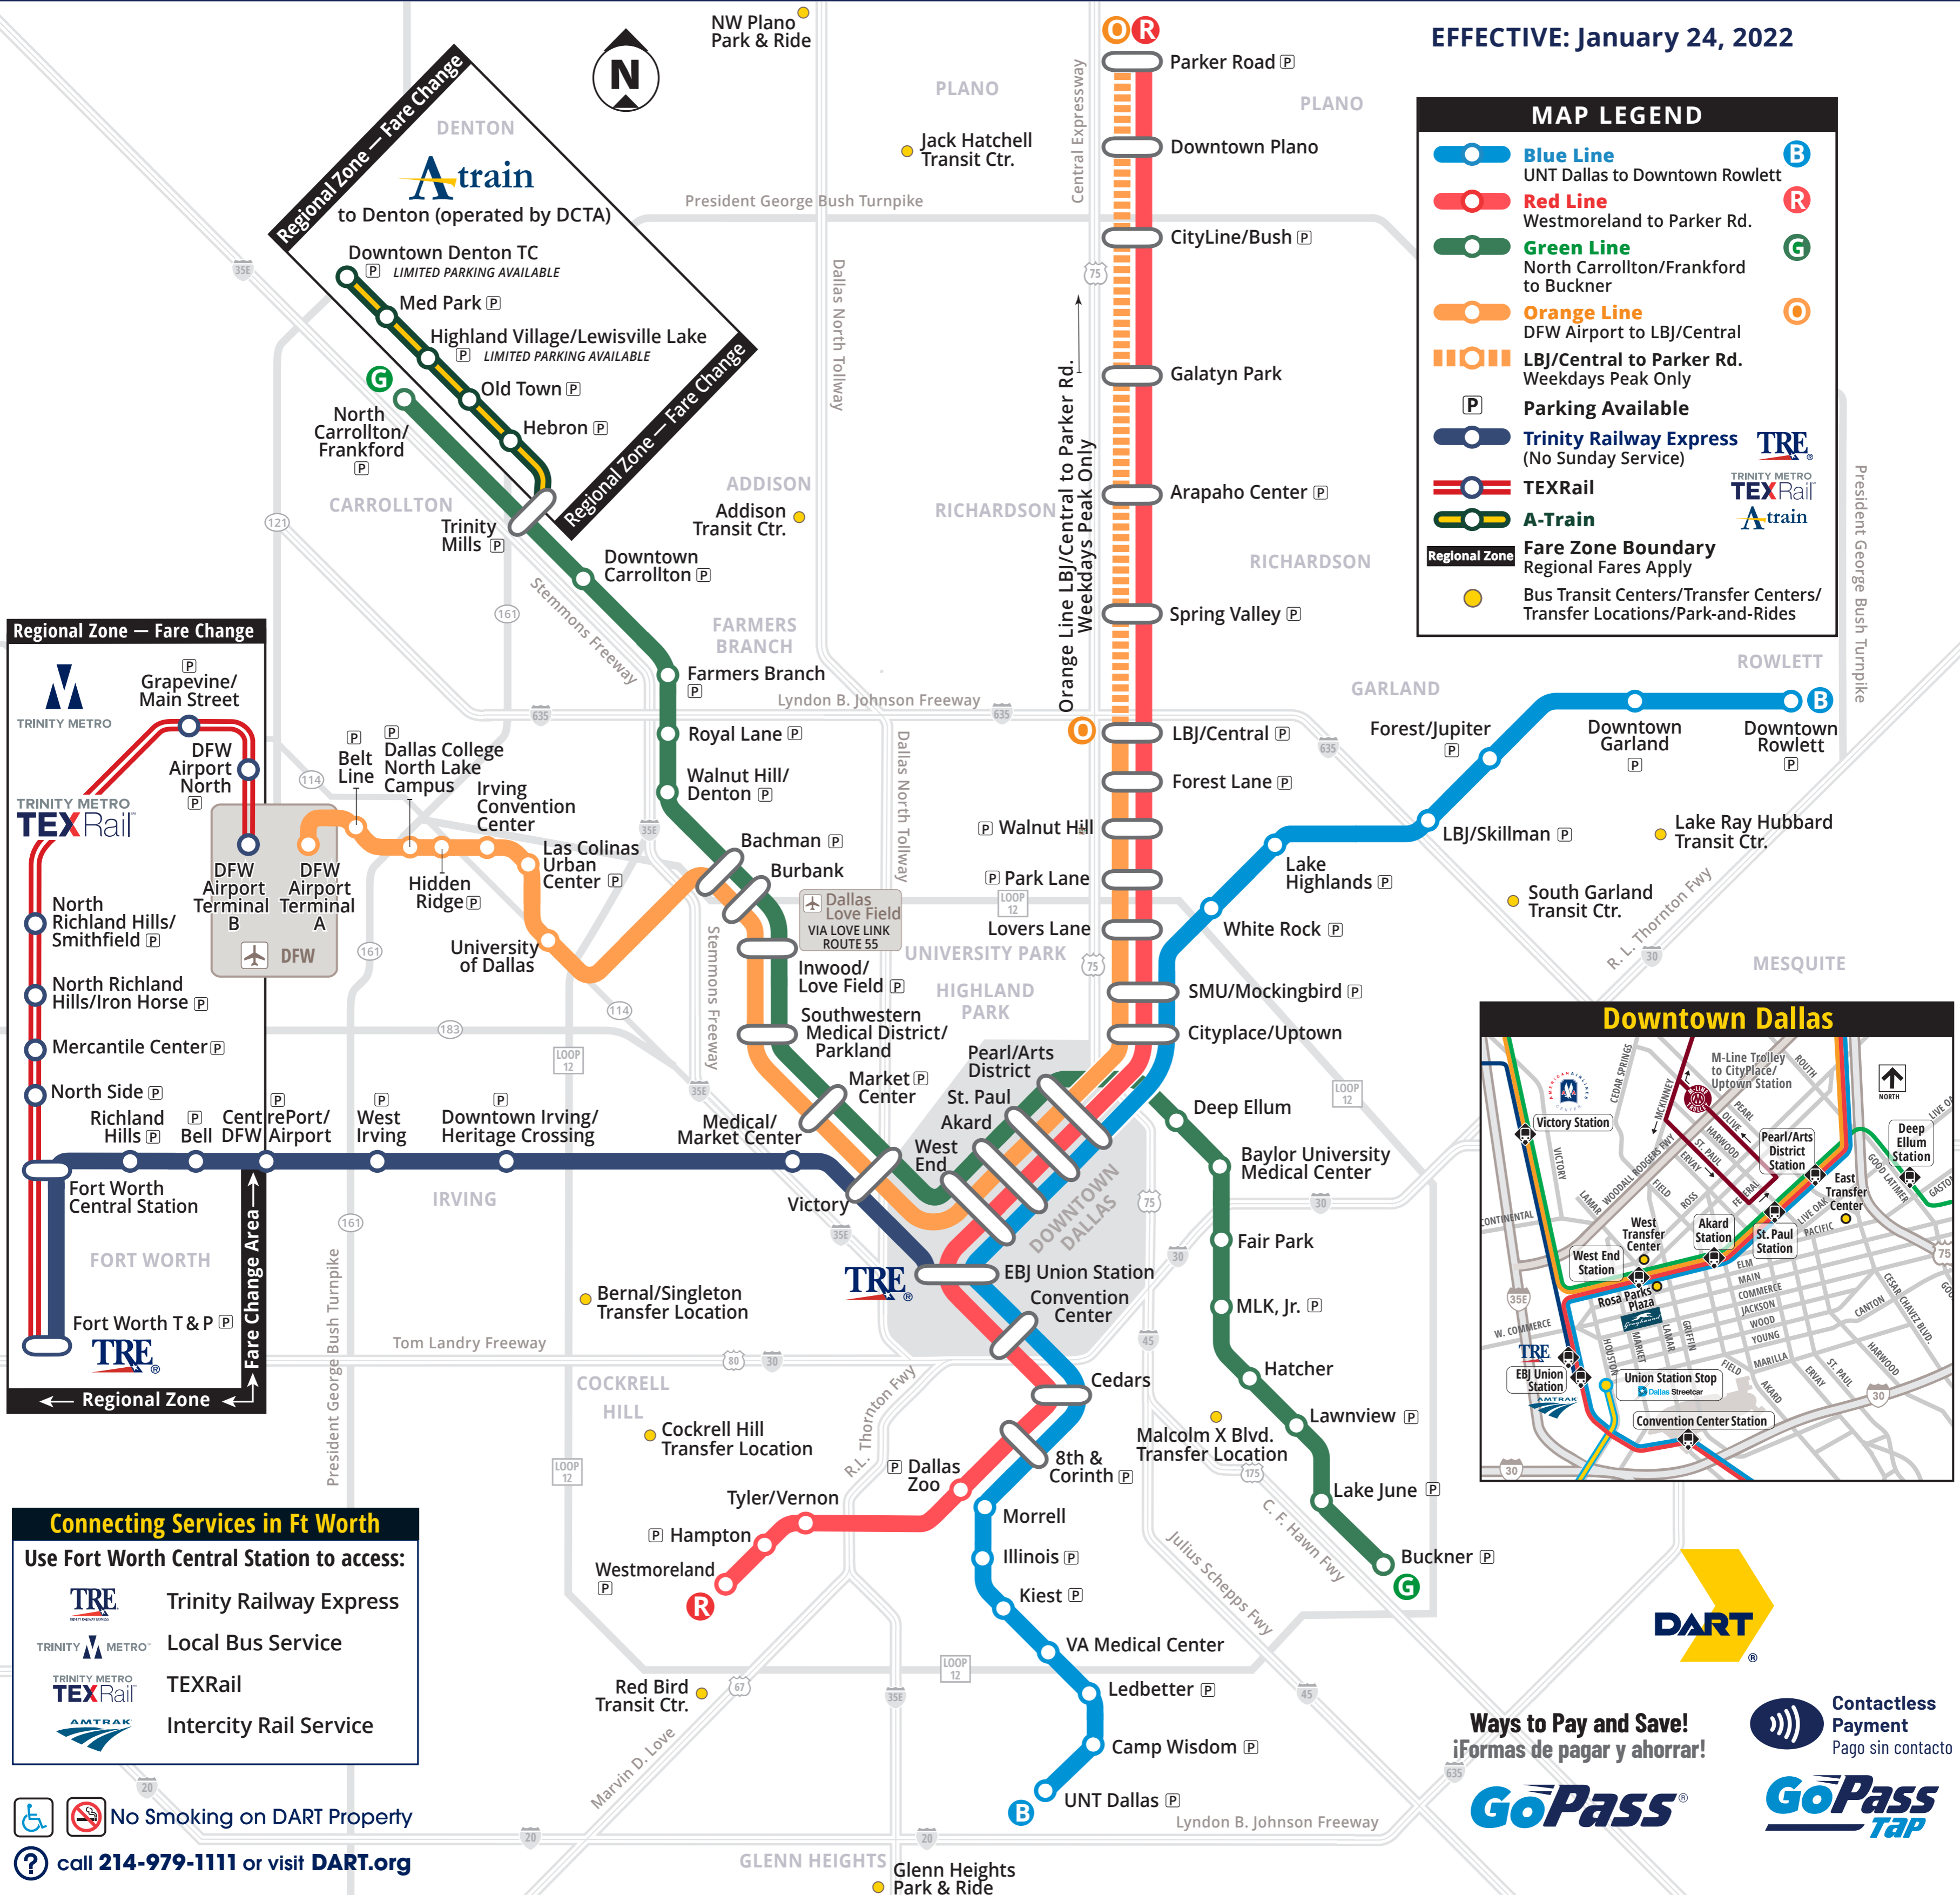

Rail System Map

EFFECTIVE: January 24, 2022

MAP LEGEND

- Blue Line** (B) UNT Dallas to Downtown Rowlett
- Red Line** (R) Westmoreland to Parker Rd.
- Green Line** (G) North Carrollton/Frankford to Buckner
- Orange Line** (O) DFW Airport to LBJ/Central
- LBJ/Central to Parker Rd.** (OR) Weekdays Peak Only
- Parking Available** (P)
- Trinity Railway Express** (TRE) (No Sunday Service)
- TEXRail**
- A-Train**
- Regional Zone** Fare Zone Boundary Regional Fares Apply
- Bus Transit Centers/Transfer Centers/Transfer Locations/Park-and-Rides

Regional Zone — Fare Change

Map of Fort Worth showing connecting services:

- Trinity Metro TEXRail
- Trinity Metro
- Fort Worth Central Station
- Fort Worth T & P
- Fort Worth

Downtown Dallas

Inset map showing downtown stations and transfer points:

- Victory Station
- West End Station
- West Transfer Center
- Rosa Parks Plaza
- Union Station Stop
- Convention Center Station
- Akard Station
- St. Paul Station
- East Transfer Center
- Deep Ellum Station

Connecting Services in Ft Worth

Use Fort Worth Central Station to access:

- Trinity Railway Express (TRE)
- Local Bus Service (Trinity Metro)
- TEXRail
- Intercity Rail Service (Amtrak)

No Smoking on DART Property
 call 214-979-1111 or visit DART.org