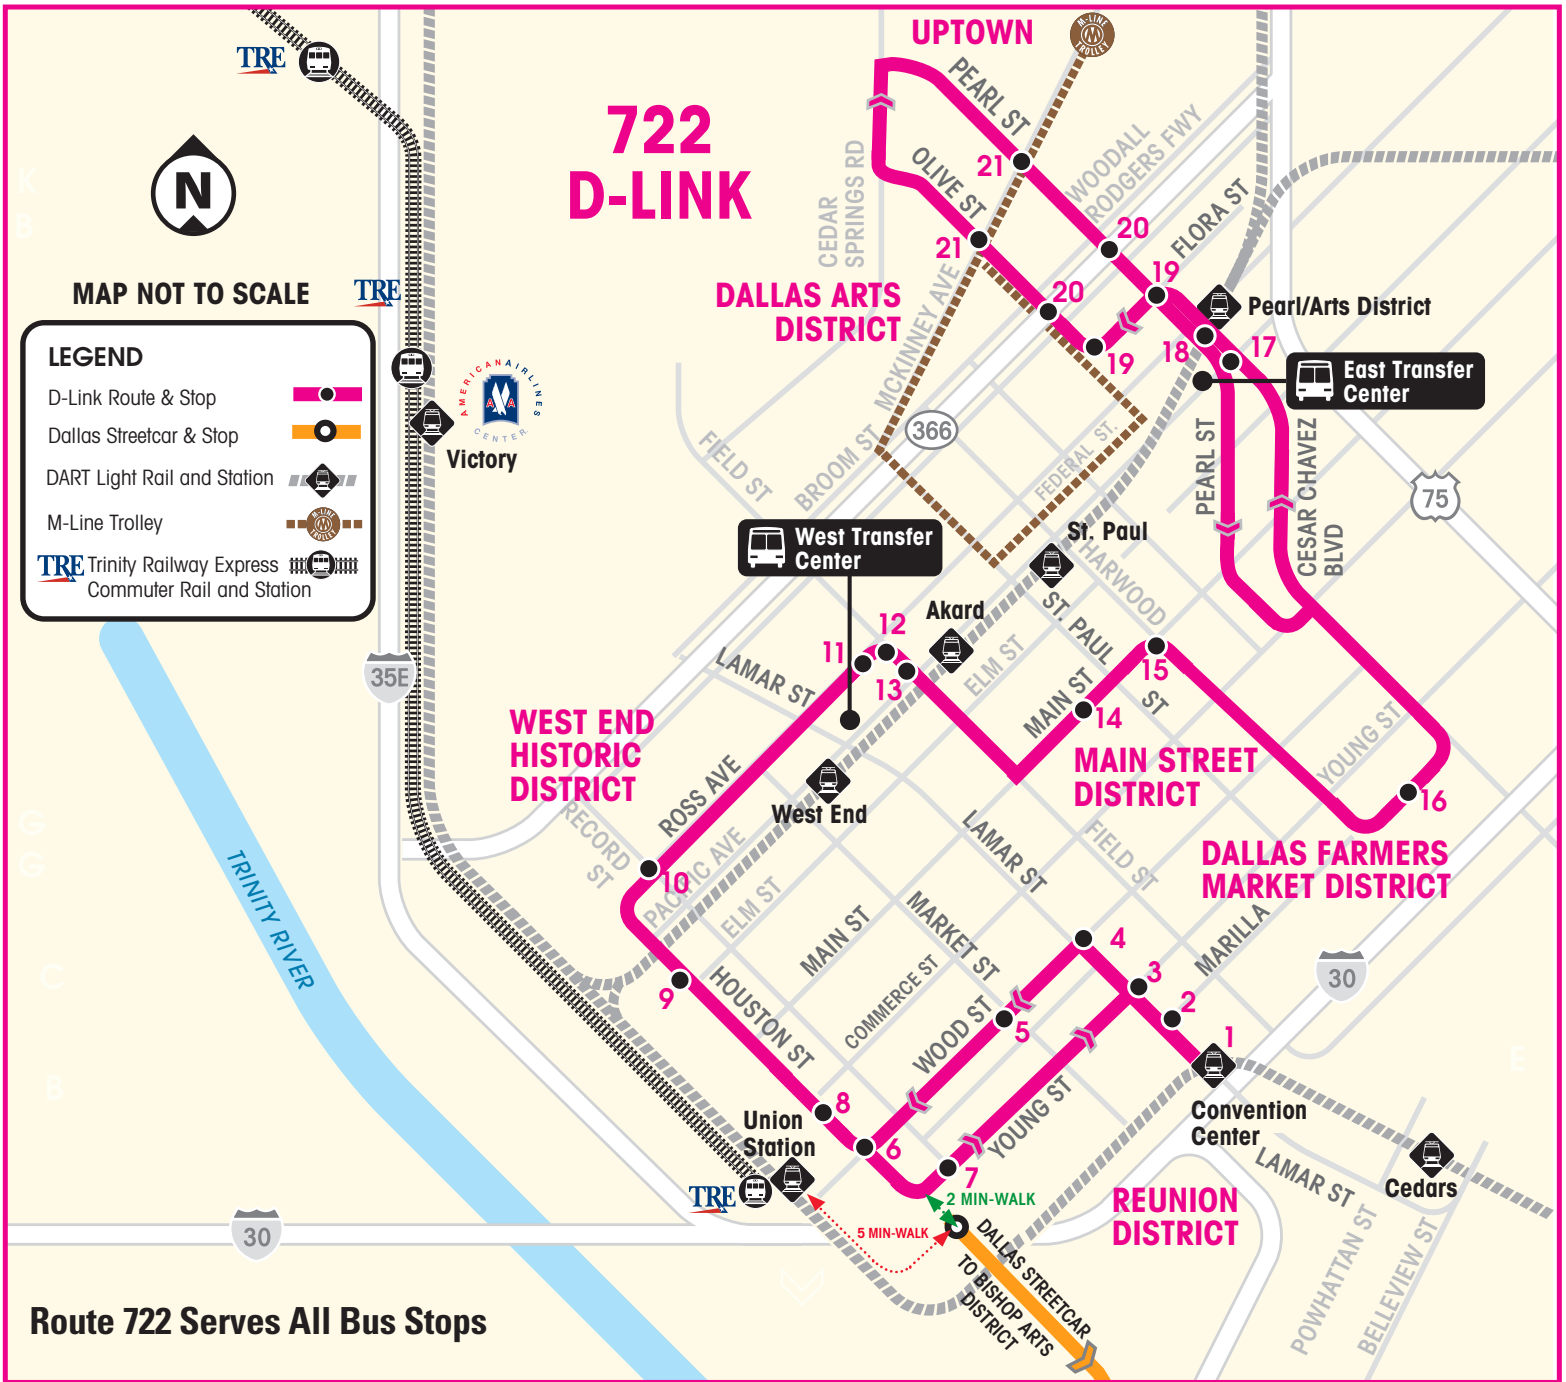

Dallas Farmers Market District

- Dallas Farmers Market
- Ruibal's
- The Market
- The Shed

Main Street District

- The Adolphus
- Bank of America Plaza
- Belo Garden
- Browder Plaza
- Crowne Plaza Dallas Downtown
- Earle Cabell Federal Building
- 'Eye'
- Hampton Inn
- Hilton Garden Inn & Suites
- Homewood Suites by Hilton Dallas Downtown
- Hotel Indigo Dallas Downtown
- The Joule
- Magnolia Hotel Dallas
- Main Street Garden
- Majestic Theatre
- Neiman Marcus
- One AT&T Plaza
- Pegasus Plaza
- Statler Hilton
- Stone Street Gardens
- University of North Texas
- Westin Dallas Downtown

Thanksgiving Commercial Center

- Dallas Sheraton Hotel
- Dallas Marriott City Center
- Pearl/Arts District Station
- Thanks-Giving Square

Reunion District

- Dallas Morning News
- Dallas Streetcar
- La Quinta Inn & Suites
- Hyatt Regency Dallas
- Reunion Tower/Geo-Deck
- TRE
- Union Station

No Smoking on
DART Property
Please Recycle

DOWNTOWN
DALLAS INC

722 D-LINK

Route 722 Serves All Bus Stops

Stop Numbers and Places of Interest

- | | | |
|---|--|---------------------------------|
| 1. Convention Center Station | 8. Dealey Plaza | 15. Main Street Garden |
| 2. Kay Bailey Hutchison Convention Center | 9. Sixth Floor Museum at Dealey Plaza | 16. Dallas Farmers Market |
| 3. Omni Dallas Hotel & Restaurants | 10. West End Historic District | 17. CBD East Transfer Center |
| 4. Founders Square | 11. Dallas World Aquarium | 18. Pearl/Arts District Station |
| 5. Lubben Plaza | 12. Perot Museum of Nature and Science | 19. Dallas Arts District |
| 6. Hyatt Regency Dallas | 13. Akard Station | 20. Klyde Warren Park |
| 7. Union Station | 14. Pegasus Plaza | 21. Hotel Crescent Court |