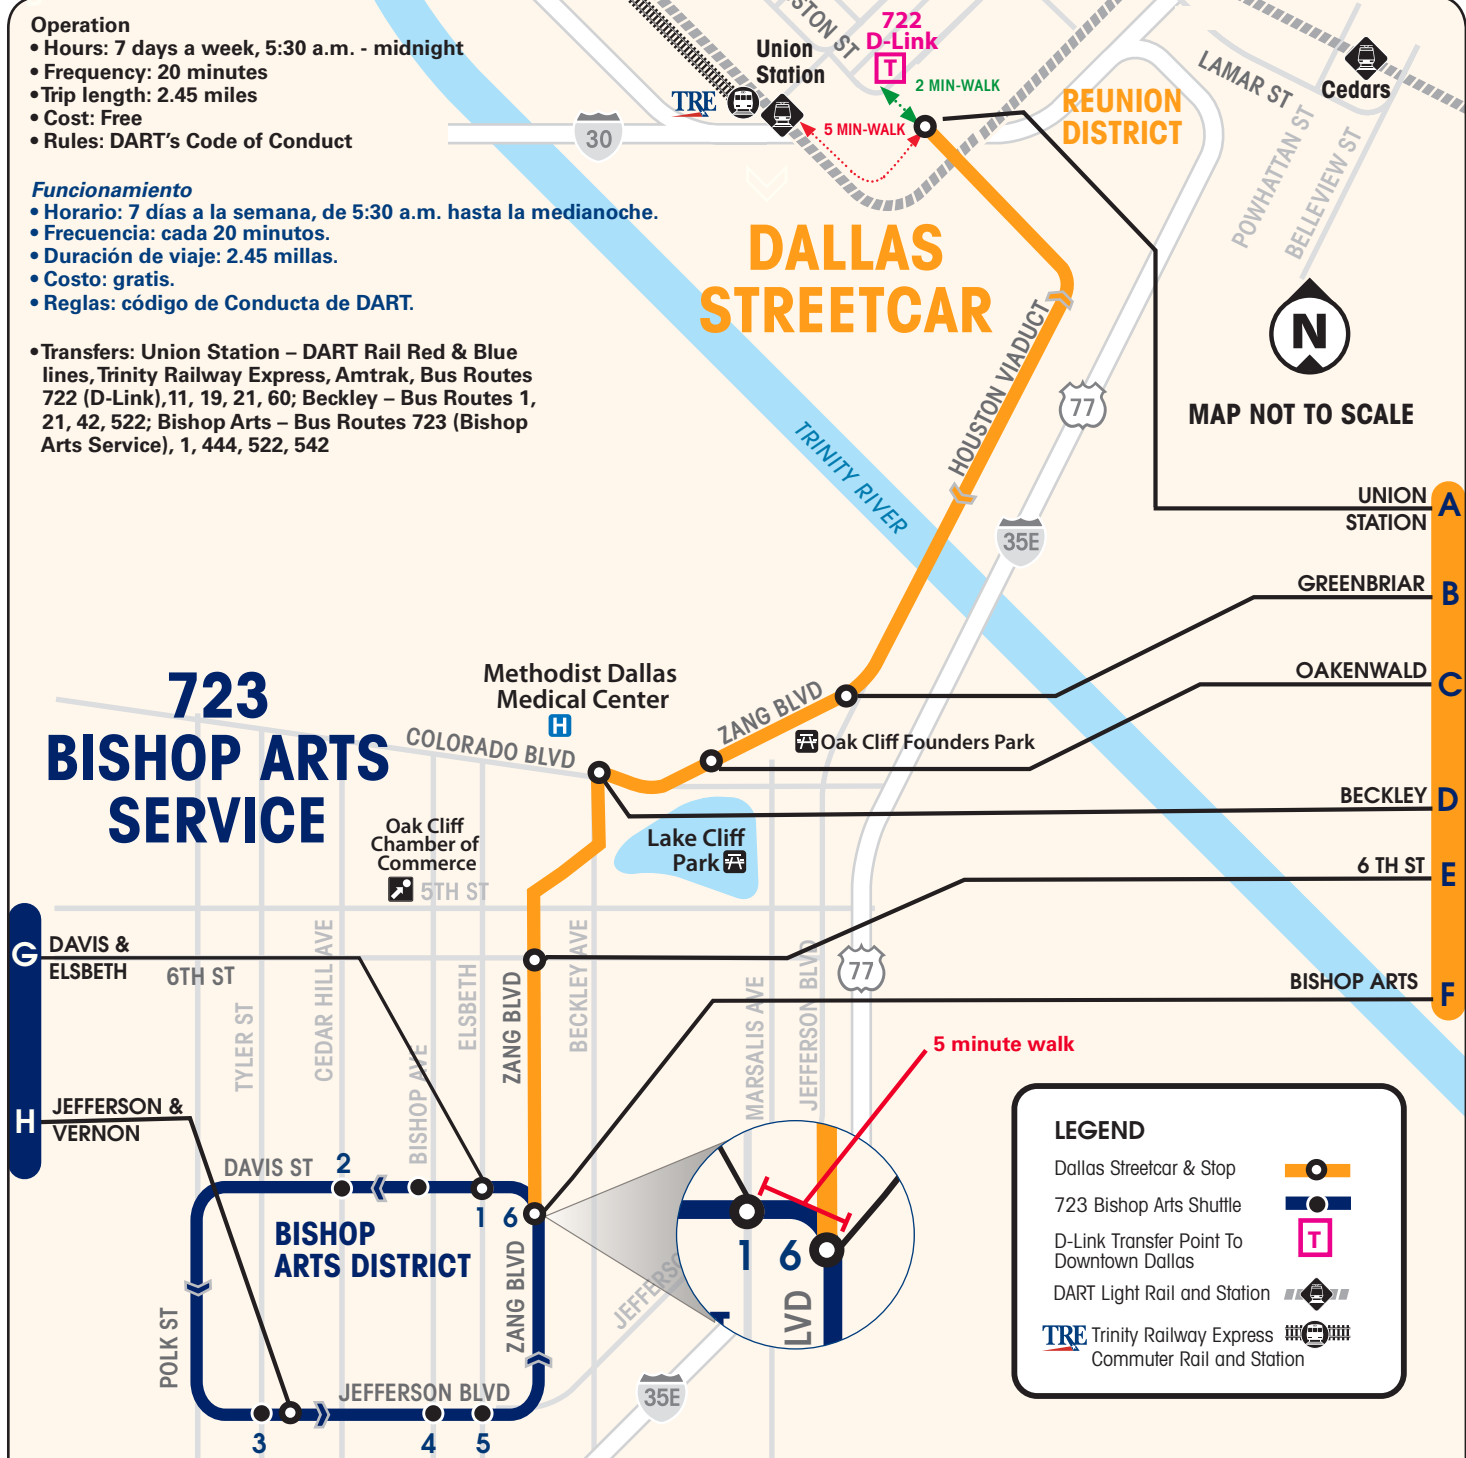

- Transfers: Union Station – DART Rail Red & Blue lines, Trinity Railway Express, Amtrak, Bus Routes 722 (D-Link), 11, 19, 21, 60; Beckley – Bus Routes 1, 21, 42, 522; Bishop Arts – Bus Routes 723 (Bishop Arts Service), 1, 444, 522, 542

DALLAS STREETCAR

723 BISHOP ARTS SERVICE

G
H

A
B
C
D
E
F

LEGEND

- Dallas Streetcar & Stop
- 723 Bishop Arts Shuttle
- D-Link Transfer Point To Downtown Dallas
- DART Light Rail and Station
- TRE Trinity Railway Express Commuter Rail and Station

DALLAS STREETCAR STOPS AND PLACES OF INTEREST

UNION STATION STOP TRE Blue Line Red Line Amtrak	OAKENWALD STOP Oak Cliff Founders Park Lake Cliff Park	BECKLEY STOP Methodist Dallas Medical Center	BISHOP ARTS STOP Bishop Arts District Bishop Arts Service
---	---	---	--

723 BISHOP ARTS DISTRICT STOP NUMBERS AND PLACES OF INTEREST

- | | |
|-------------------------------|--|
| 1. Bishop Arts District | 4. Jefferson Tower |
| 2. Bishop Arts Co-op | 5. Oak Cliff Cultural Center & Texas Theatre |
| 3. Bishop Arts Theatre Center | 6. Dallas Streetcar |
- Route 723 Serves All Local Bus Stops**